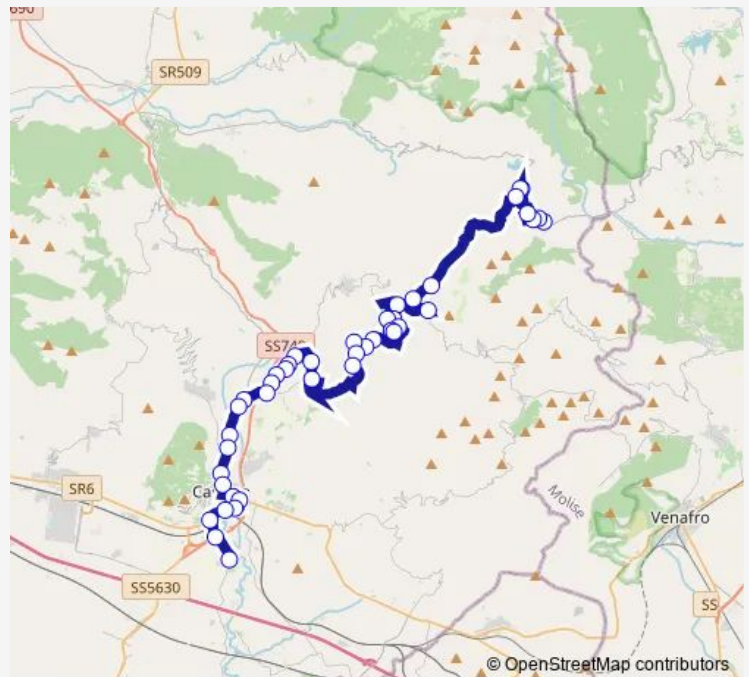

## Route schedule

VALLEROTONDA | Capolinea Via Vandra # f7311 —  
CASSINO | Ponte Marozzo # f8135

Monday	06:50
Tuesday	06:50
Wednesday	06:50
Thursday	06:50
Friday	06:50
Saturday	—
Sunday	—

## Route info

Direction: VALLEROTONDA | Capolinea Via Vandra # f7311

Stops: 42

Trip Duration: 1 hour 25 min

Cardito (Vallerotonda) - Cassino # Cs110d

SANT'ELIA | Via Vallerotonda Via Ceccafosca # f7975

SANT'ELIA | Via Vallerotonda (Km 3) # f7976