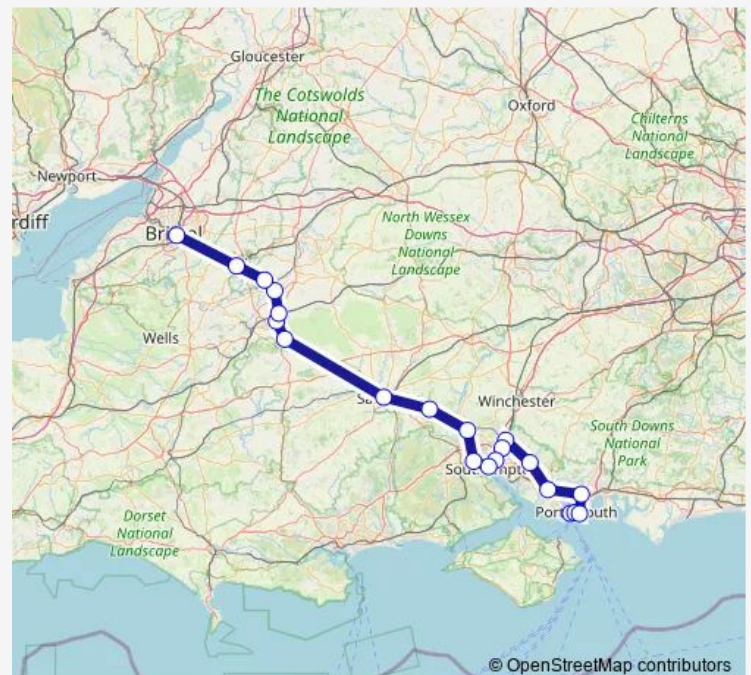

Rail Gw:Pmh->Bri GW train service from PMH to Bri

[Go to website](#)

Direction

Portsmouth Harbour — Bristol Temple Meads

21 stops

[Open route schedule](#)

Portsmouth Harbour

Portsmouth & Southsea

Fratton

Cosham

Fareham

Botley

Eastleigh

Southampton Airport Parkway

St Denys

Southampton Central

Redbridge (Hants)

Romsey

Dean

Salisbury

Warminster

Dilton Marsh

Westbury (Wilts)

Trowbridge

Thursday 19:23-21:23

Friday 19:23-21:23

Saturday —

Sunday 17:08-20:08

Route info

Direction: Portsmouth Harbour

Stops: 21

Trip Duration: 2 hour 52 min