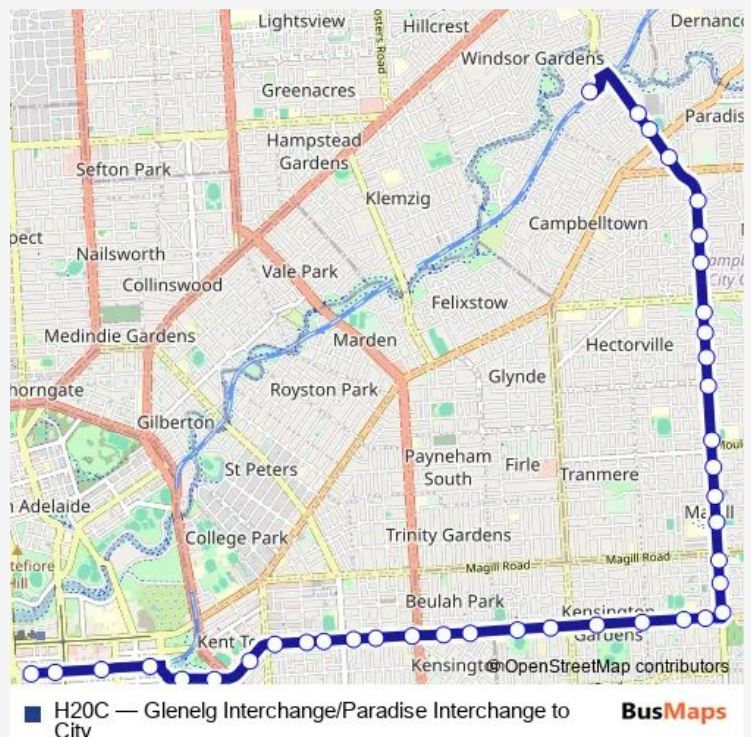

Stop 20 St Bernards Rd - East side

Stop 19C Penfold Rd - East side

Stop 19B Penfold Rd - East side

Stop 19A Penfold Rd - East side

Stop 18 The Parade - South side

Stop 17 The Parade - South side

Stop 16 The Parade - South side

Route schedule

Zone I Paradise Interchange - North West side — Stop W1 Currie St - South side

Monday 07:31-08:27

Tuesday 07:31-08:27

Wednesday 07:31-08:27

Thursday 07:31-08:27

Friday 07:31-08:27

Saturday —

Sunday —

Route info

Direction: Zone I Paradise Interchange - North West side

Stops: 39

Trip Duration: 0 hour 55 min

Stop 15 The Parade - South side

Stop 14 The Parade - South side

Stop 13 The Parade - South side

Saturday —

Sunday —

Route info

Direction: Stop 14A Stonehouse Ave - North side

Stops: 32

Trip Duration: 0 hour 26 min

Stop 3 Henley Beach Rd - North side

Stop 2 Henley Beach Rd - North side