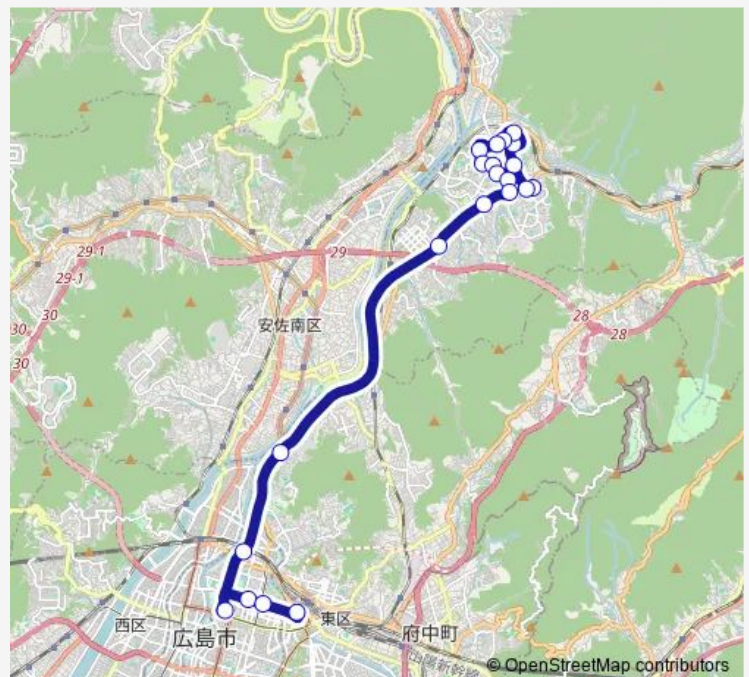

### Route schedule

高陽車庫 — 広島駅

Monday 06:54-08:14

Tuesday 06:54-08:14

Wednesday 06:54-08:14

Thursday 06:54-08:14

Friday 06:54-08:14

Saturday —

### Route info

Direction: 高陽車庫

Stops: 21

Trip Duration: 0 hour 48 min

■ 33G — 深川線

BusMaps

33G Bus time schedules and route maps are available in an offline PDF at [busmaps.com](https://busmaps.com). Use the [busmaps.com](https://busmaps.com) website to see live bus times, train schedule or subway schedule, and step-by-step directions for all public transit in Hiroshima