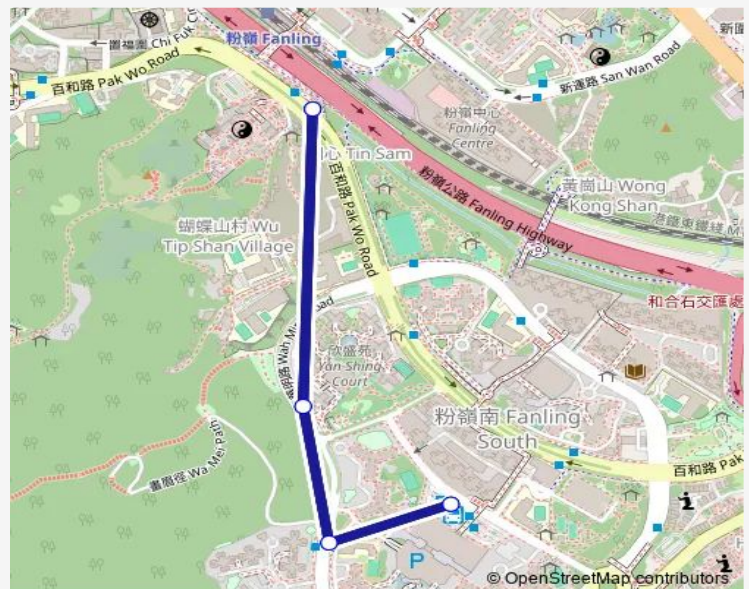

[Kmb+Ctb] Fanling Station BBI - Fanling Station/
Fanling Station - Exit B, PAK WO Road[[Kmb] Fanling Station BBI - Fanling Station][Lwb] Fanling Station BBI - Fanling Station — [Kmb+Ctb] WAH Ming BBI/
Wah Ming Estate[[Kmb] WAH Ming Bbi][Lwb] WAH Ming Bbi

Monday	18:15-18:45
Tuesday	18:15-18:45
Wednesday	18:15-18:45
Thursday	18:15-18:45
Friday	18:15-18:45
Saturday	—
Sunday	—

Route info

Direction: [Kmb+Ctb] Fanling Station BBI - Fanling Station/
Fanling Station - Exit B, PAK WO Road[[Kmb] Fanling Station BBI - Fanling Station][Lwb] Fanling Station BBI - Fanling Station

Stops: 4

Trip Duration: 0 hour 7 min

Direction

[Kmb] Fanling (FAI Ming Road) — [Kmb+Ctb] Fanling Station BBI - Fanling Station/
Fanling Station - Exit B, PAK WO Road|[Kmb] Fanling Station BBI - Fanling Station|[Lwb] Fanling Station BBI - Fanling Station

Monday	07:30
Tuesday	07:30
Wednesday	07:30
Thursday	07:30
Friday	07:30
Saturday	07:30
Sunday	—

Route info

Direction: [Kmb] Fanling (FAI Ming Road)

Stops: 7

Trip Duration: 0 hour 11 min

273s Bus time schedules and route maps are available in an offline PDF at busmaps.com. Use the busmaps.com website to see live bus times, train schedule or subway schedule, and step-by-step directions for all public transit in Tai Po