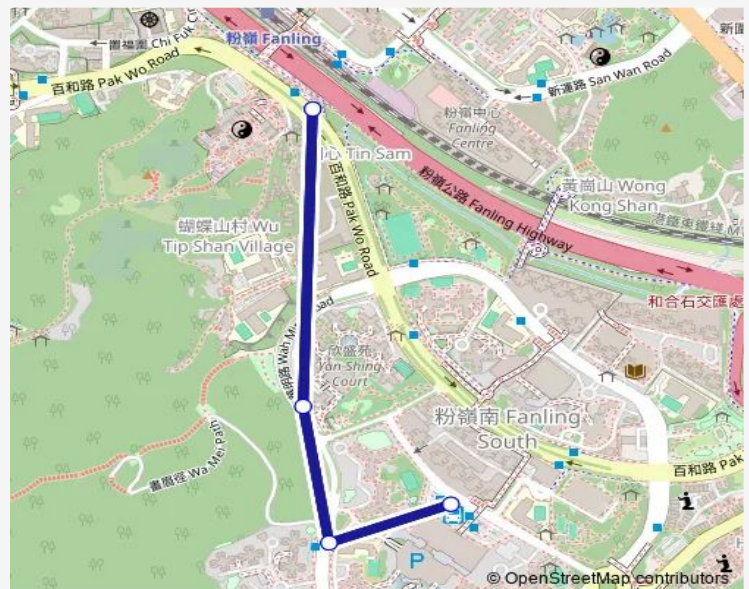

4 stops

[Open route schedule](#)

[Kmb+Ctb] Fanling Station BBI - Fanling Station/
Fanling Station, PAK WO Road[[Kmb] Fanling Station BBI - Fanling Station][Lwb] Fanling Station BBI - Fanling Station

[Kmb] YAN FAI House YAN Shing Court

[Kmb] Hong Ming House WAH Ming Estate[[Lwb] Hong Ming House WAH Ming Estate

[Kmb+Ctb] WAH Ming BBI/
Wah Ming Estate[[Kmb] WAH Ming Bbi][Lwb] WAH Ming Bbi

Route schedule

[Kmb+Ctb] Fanling Station BBI - Fanling Station/
Fanling Station, PAK WO Road[[Kmb] Fanling Station BBI - Fanling Station][Lwb] Fanling Station BBI - Fanling Station — [Kmb+Ctb] WAH Ming BBI/
Wah Ming Estate[[Kmb] WAH Ming Bbi][Lwb] WAH Ming Bbi

Monday	18:15-18:45
Tuesday	18:15-18:45
Wednesday	18:15-18:45
Thursday	18:15-18:45
Friday	18:15-18:45
Saturday	—
Sunday	—

Route info

Direction: [Kmb+Ctb] Fanling Station BBI - Fanling Station/
Fanling Station, PAK WO Road[[Kmb] Fanling Station BBI - Fanling Station][Lwb] Fanling Station BBI - Fanling Station

Stops: 4

Trip Duration: 0 hour 8 min

Direction

[Kmb] Fanling (FAI Ming Road) — [Kmb+Ctb] Fanling Station BBI - Fanling Station/
Fanling Station, PAK WO Road|[Kmb] Fanling Station BBI - Fanling Station|[Lwb] Fanling Station BBI - Fanling Station