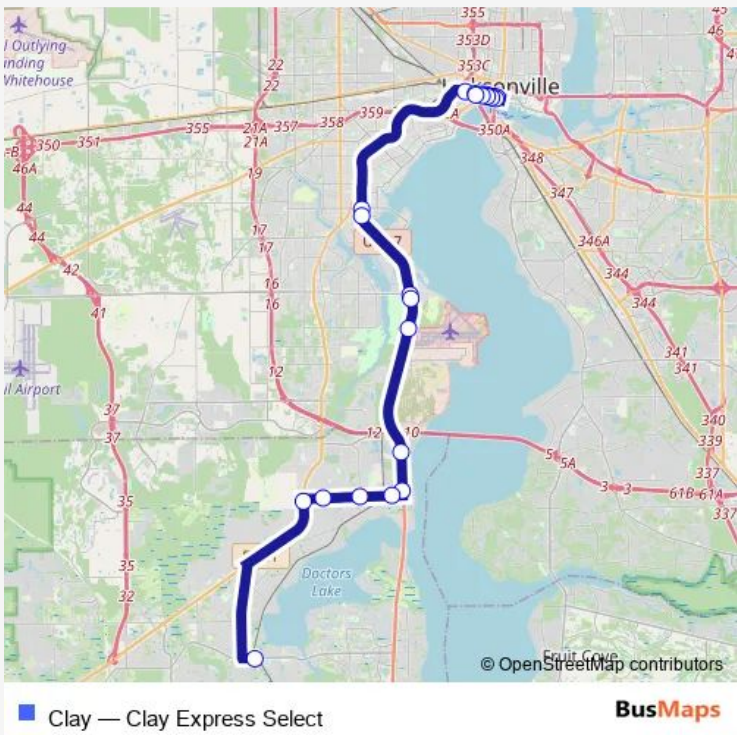

Bus Clay Clay Express Select

[Go to website](#)

Direction
 Jrtc Bay C — Clay County Park-N- Ride/Black Creek Station
 23 stops
[Open route schedule](#)

- Jrtc Bay C
- Forsyth St. & Jefferson St. ns eb
- Forsyth St + Clay St
- Forsyth St + Julia St
- Forsyth St + Laura St
- Forsyth St + Ocean St
- Bay St + Main St
- Bay St + Laura St
- Bay St + Julia St
- Bay St + Clay St
- Bay St. & Jefferson St. fs wb
- Roosevelt Blvd + San Juan Ave
- 4470 Rossevelt Blvd
- Roosevelt Blvd + Timuquana Rd
- 5648 Roosevelt Blvd
- Roosevelt Blvd + 120th St
- Park & Wells
- Park Ave. & McIntosh Ave.
- Kingsley Ave. & Plainfield Ave.
- Kingsley Ave. & Debarry Ave.
- Kingsley Ave. & Professional Center Dr.

Route schedule
 Jrtc Bay C — Clay County Park-N- Ride/Black Creek Station

Monday	05:20-17:15
Tuesday	05:20-17:15
Wednesday	05:20-17:15
Thursday	05:20-17:15
Friday	05:20-17:15
Saturday	—
Sunday	—

Route info
 Direction: Jrtc Bay C
 Stops: 23
 Trip Duration: 1 hour 20 min

Blanding Blvd. & Kingsley Ave.

Clay County Park-N- Ride/Black Creek Station

Direction

Clay County Park-N- Ride/Black Creek Station — Jrtc Bay C

21 stops

[Open route schedule](#)

Clay County Park-N- Ride/Black Creek Station

Wednesday 06:25-18:40

Thursday 06:25-18:40

Friday 06:25-18:40

Saturday —

Sunday —

Route info

Direction: Clay County Park-N- Ride/Black Creek Station

Stops: 21