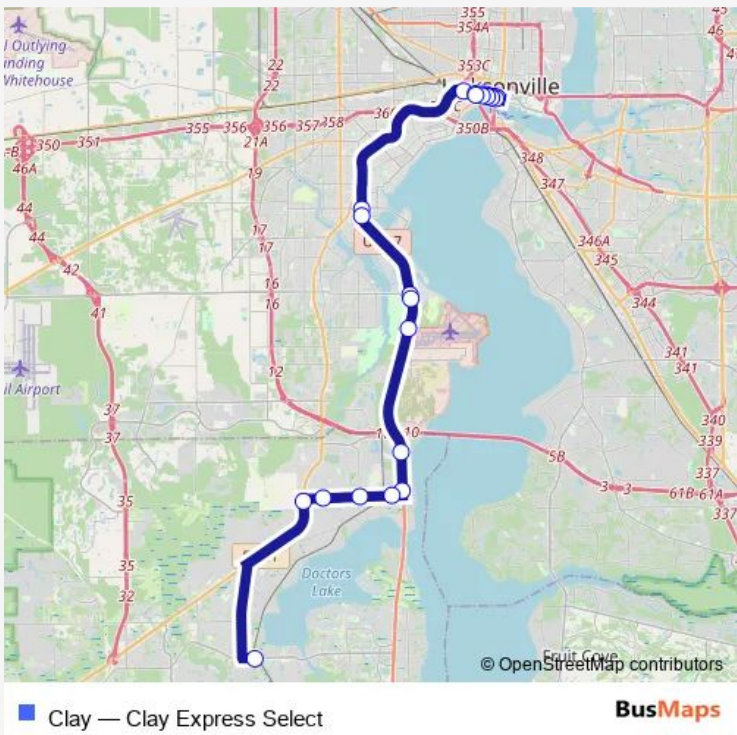

## Bus Clay Clay Express Select

[Go to website](#)

**Direction**  
 Jrtc Bay S — Clay County Park-N- Ride/Black Creek Station

23 stops

[Open route schedule](#)

- Jrtc Bay S
- Forsyth St. & Jefferson St. ns eb
- Forsyth St + Clay St
- Forsyth St + Julia St
- Forsyth St + Laura St
- Forsyth St + Ocean St
- Bay St + Main St
- Bay St + Laura St
- Bay St + Julia St
- Bay St + Clay St
- Bay St. & Jefferson St. fs wb
- Roosevelt Blvd + San Juan Ave
- 4470 Rossevelt Blvd
- Roosevelt Blvd + Timuquana Rd
- 5648 Roosevelt Blvd
- Roosevelt Blvd + 120th St
- Park & Wells
- Park Ave. & McIntosh Ave.
- Kingsley Ave. & Plainfield Ave.
- Kingsley Ave. & Debarry Ave.
- Kingsley Ave. & Professional Center Dr.

**Route schedule**  
 Jrtc Bay S — Clay County Park-N- Ride/Black Creek Station

Monday	05:20-17:15
Tuesday	05:20-17:15
Wednesday	05:20-17:15
Thursday	05:20-17:15
Friday	05:20-17:15
Saturday	—
Sunday	—

**Route info**

Direction: Jrtc Bay S

Stops: 23

Trip Duration: 1 hour 20 min

Blanding Blvd. & Kingsley Ave.

Clay County Park-N- Ride/Black Creek Station

## Direction

Clay County Park-N- Ride/Black Creek Station — Jrtc Bay S

21 stops

[Open route schedule](#)

Clay County Park-N- Ride/Black Creek Station

Park Ave. & Mc Intosh Ave.

Park Ave. & Blake Ave.

Park Ave. & Loring Ave.