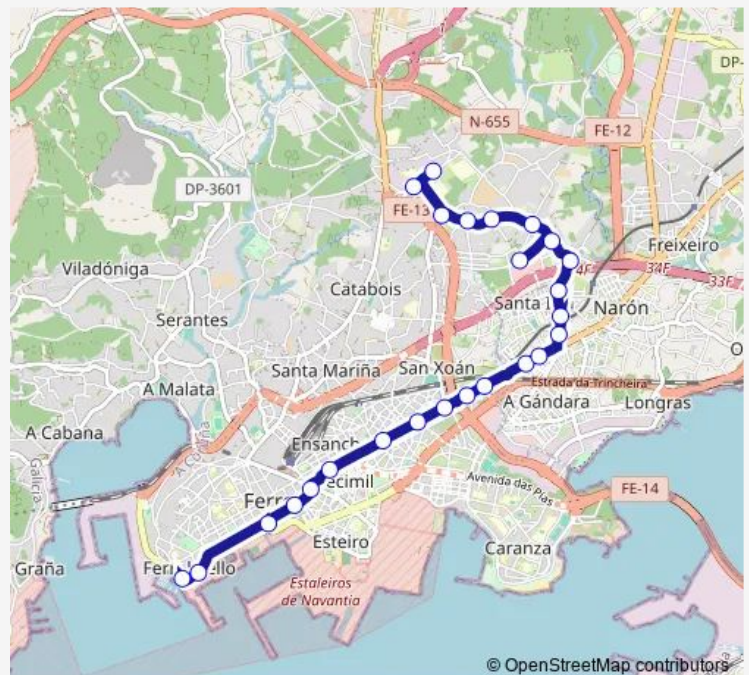

Thursday 15:30-22:00

Friday 15:30-22:00

Saturday 07:15-22:45

Sunday 07:45-21:45

Route info

Direction: Porto

Stops: 25

Trip Duration: 0 hour 45 min

■ XG642034 — Porto - Hospital Naval

Masía

Madeiras Noroeste

Residencia A. M.

Hospital Naval

XG642034 Bus time schedules and route maps are available in an offline PDF at busmaps.com. Use the busmaps.com website to see live bus times, train schedule or subway schedule, and step-by-step directions for all public transit in Naron