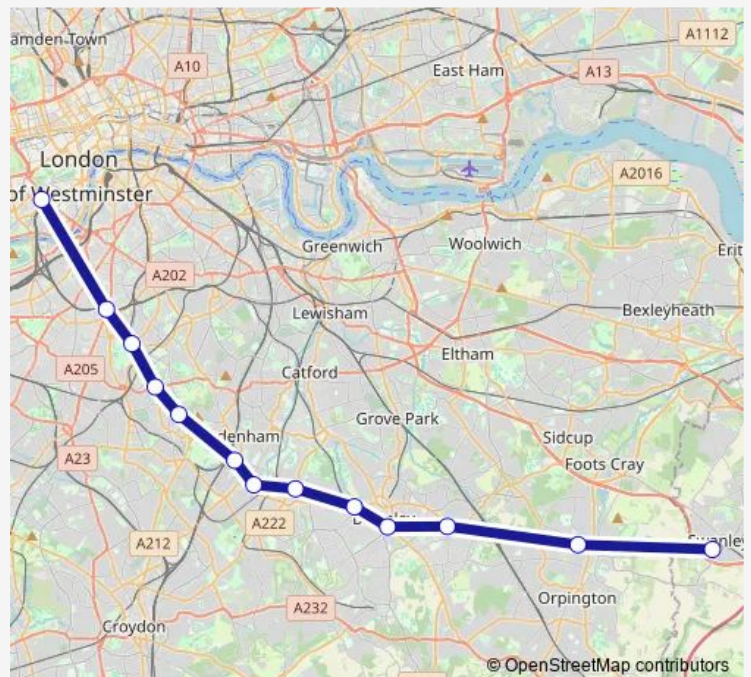

Bromley South

Bellingham

Catford

Peckham Rye

Denmark Hill

London Victoria

Route schedule

Swanley — London Victoria

Monday —

Tuesday —

Wednesday —

Thursday —

Friday —

Saturday —

Sunday 23:21

Route info

Direction: Swanley

Stops: 8

Trip Duration: 1 hour 51 min

■ Se:Say->Vic — SE train service from SAY to Vic

Direction

Swanley — London Victoria

13 stops

[Open route schedule](#)

Stops: 13

Trip Duration: 0 hour 41 min

Direction

Swanley — London Victoria

9 stops

[Open route schedule](#)

Swanley

St Mary Cray