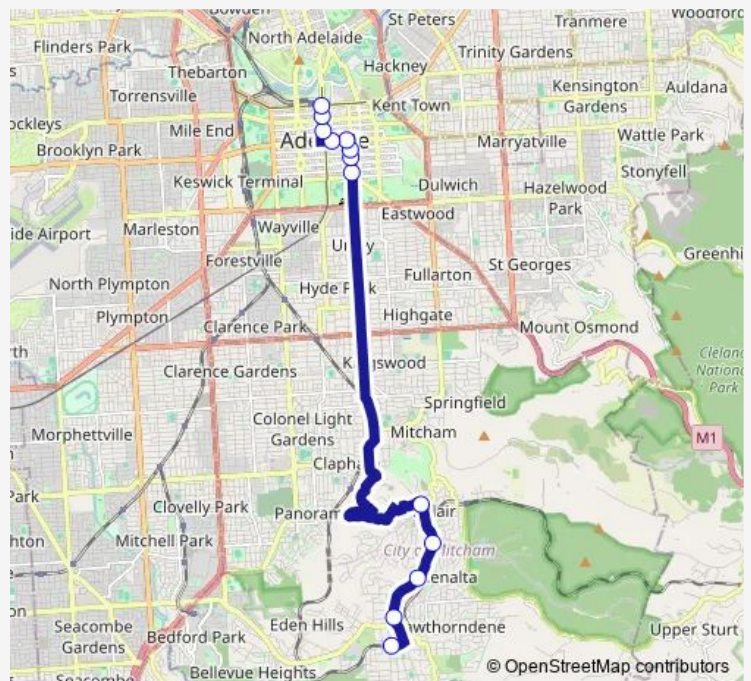

Bus 197X Coromandel Station to City

[Go to website](#)

Direction

Stop 34 Johnson Pde - North side — Stop Y2 King William St - West side

13 stops

[Open route schedule](#)

- Stop 34 Johnson Pde - North side
- Stop 31 Main Rd - West side
- Stop 28 Main Rd - North West side
- Stop 26 Main Rd - West side
- Stop 23 Main Rd - West side
- Stop P1 Pulteney St - West side
- Stop R1 Pulteney St - West side
- Stop S1 Pulteney St - West side
- Stop T1 Wakefield St - South side
- Stop U1 Wakefield St - South side
- Stop V1 King William St - West side
- Stop X1 King William St - West side
- Stop Y2 King William St - West side

Route info

Direction: Stop 34 Johnson Pde - North side

Stops: 13

Trip Duration: 0 hour 48 min

197X — Coromandel Station to City

Direction

Stop A3 King William Rd - East side — Stop 34 Johnson Pde - South side

12 stops

[Open route schedule](#)

Stop A3 King William Rd - East side

Stop C3 King William St - East side

Stop F1 King William St - North East side

Stop G1 Wakefield St - North side

Stop G1 Pulteney St - East side

Route schedule

Stop A3 King William Rd - East side — Stop 34 Johnson Pde - South side

Monday 16:55-17:10

Tuesday 16:55-17:10

Wednesday 16:55-17:10

Thursday 16:55-17:10

Friday 16:55-17:10

Saturday —