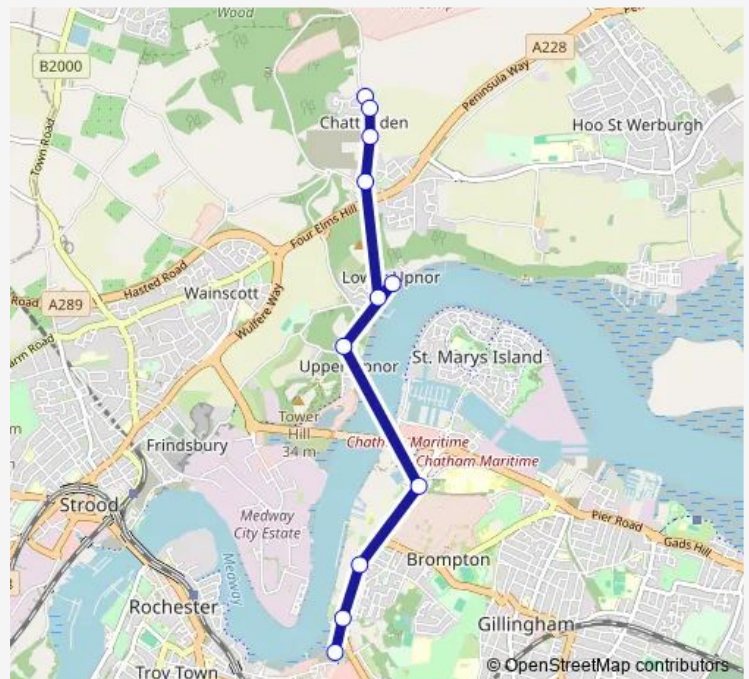

Bus 197X Lodge Hill - Upnor - Chatham

[Go to website](#)

Direction

Lodge Hill Lane — Waterfront Bus Station

11 stops

[Open route schedule](#)

Lodge Hill Lane

Swinton Avenue

Kirby Road

Primary School

Galleon Way

Upnor Pier Brissenden Close

Castle

St George's Centre

Dockyard Main Gate

Fort Amherst Council Offices

Waterfront Bus Station

Route schedule

Lodge Hill Lane — Waterfront Bus Station

Monday 16:32

Tuesday 16:32

Wednesday 16:32

Thursday 16:32

Friday 16:32

Saturday —

Sunday —

Route info

Direction: Lodge Hill Lane

Stops: 11

Trip Duration: 0 hour 21 min

■ 197X — Lodge Hill - Upnor - Chatham

197X Bus time schedules and route maps are available in an offline PDF at busmaps.com. Use the busmaps.com website to see live bus times, train schedule or subway schedule, and step-by-step directions for all public transit in Rochester