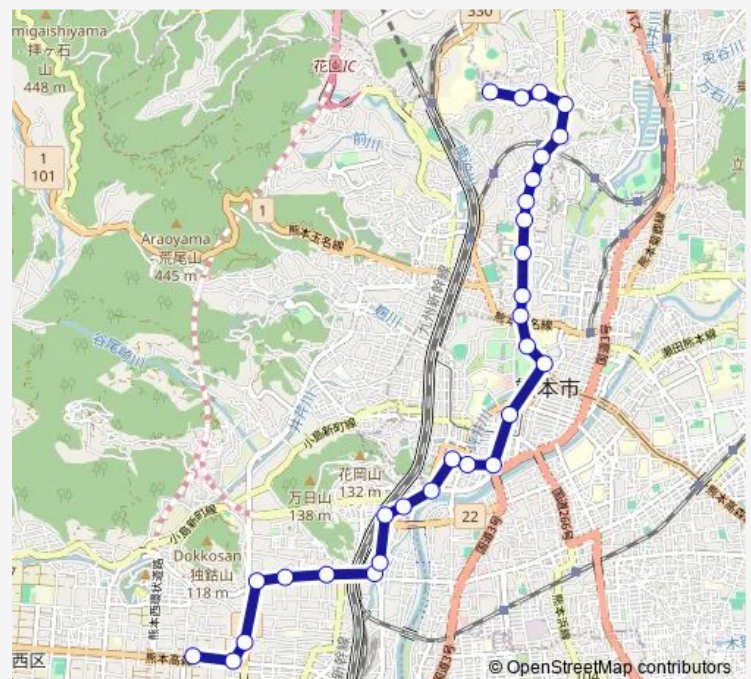

Thursday 06:09-17:52

Friday 06:09-17:52

Saturday 06:49-17:22

Sunday 06:59-17:24

Route info

Direction: 西部車庫

Stops: 29

Trip Duration: 0 hour 47 min