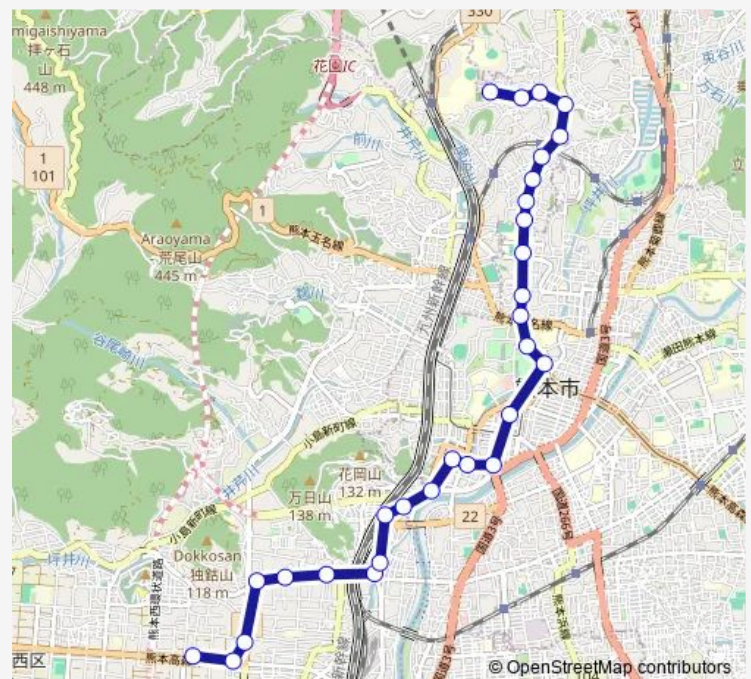

Thursday 06:09-17:52

Friday 06:09-17:52

Saturday 06:49-17:22

Sunday 06:59-17:24

Route info

Direction: 西部車庫

Stops: 29

Trip Duration: 0 hour 39 min