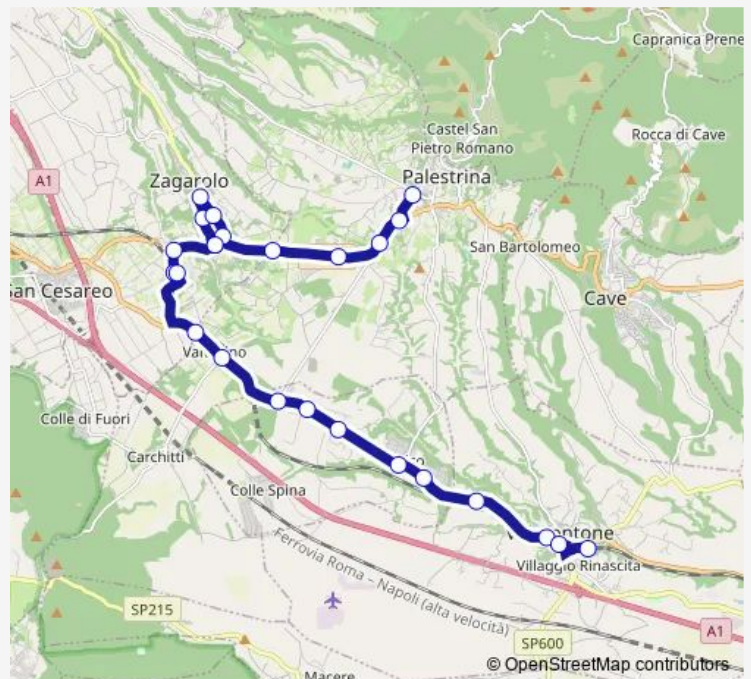

Labico | Via Roma Via Matteotti # f14660

Route schedule

Palestrina | Via Togliatti # f15113 — Valmontone | stazione FS # f3602

Monday	14:00
Tuesday	14:00
Wednesday	14:00
Thursday	14:00
Friday	14:00
Saturday	—
Sunday	—

Route info

Direction: Palestrina | Via Togliatti # f15113

Stops: 25

Trip Duration: 0 hour 37 min

Palestrina - Valmontone # Gz910a

Valmontone | Via Casilina Via Sant'Angelo # f14661

Valmontone | Largo Roma # f14662