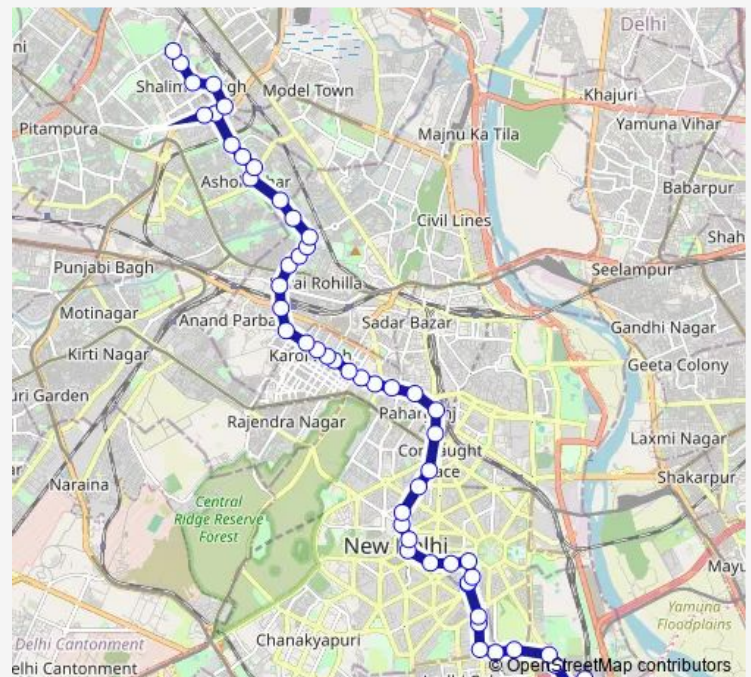

### Route schedule

Nizamuddin Railway Station — Shalimar Bagh BH Block

Monday 05:30-22:52

Tuesday 05:30-22:52

Wednesday 05:30-22:52

Thursday 05:30-22:52

Friday 05:30-22:52

Saturday 05:30-22:52

### Route info

Direction: Nizamuddin Railway Station

Stops: 53

Trip Duration: 1 hour 31 min

166up

BusMaps

Regal

Marina