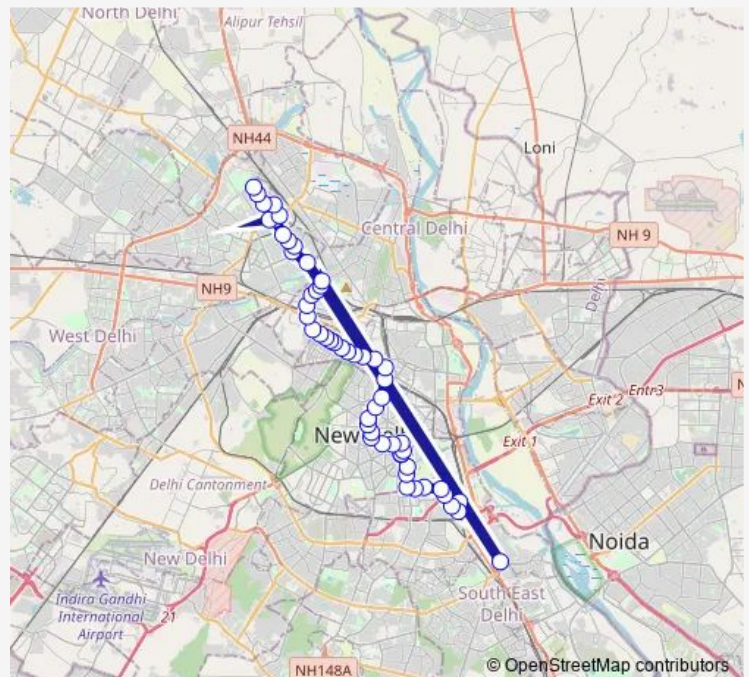

Thursday 05:12-22:52

Friday 05:12-22:52

Saturday 05:12-22:52

Sunday 05:12-22:52

Route info

Direction: Nizamuddin Railway Station

Stops: 53

Trip Duration: 3 hour 32 min

■ 166up

BusMaps

Regal

Marina

New Delhi Railway Station Gate 1

Dispensary Paharganj

Police Station Paharganj

Jhandewalan