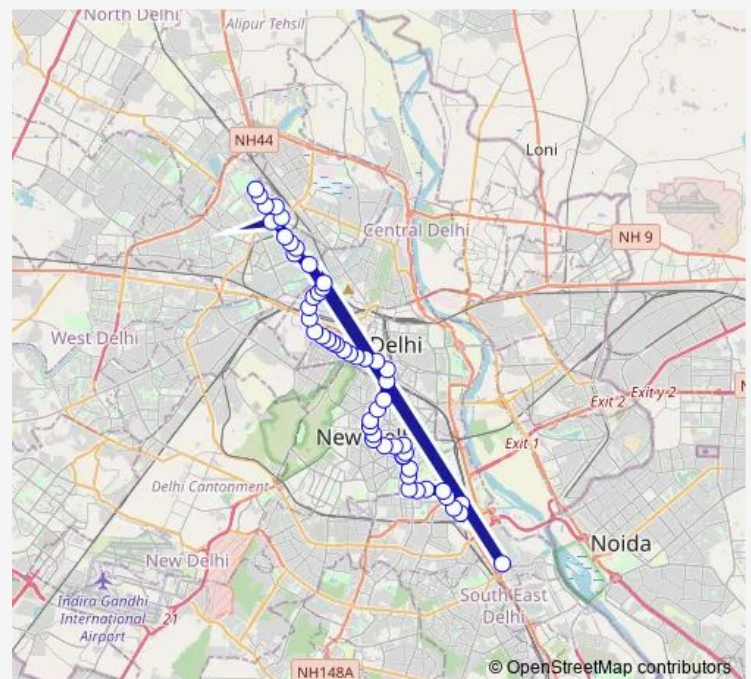

Thursday 05:12-22:52

Friday 05:12-22:52

Saturday 05:12-22:52

Sunday 05:12-22:52

Route info

Direction: Nizamuddin Railway Station

Stops: 53

Trip Duration: 3 hour 32 min

■ 166up

BusMaps

Regal

Marina

New Delhi Railway Station Gate 1

Dispensary Paharganj

Police Station Paharganj

Jhandewalan