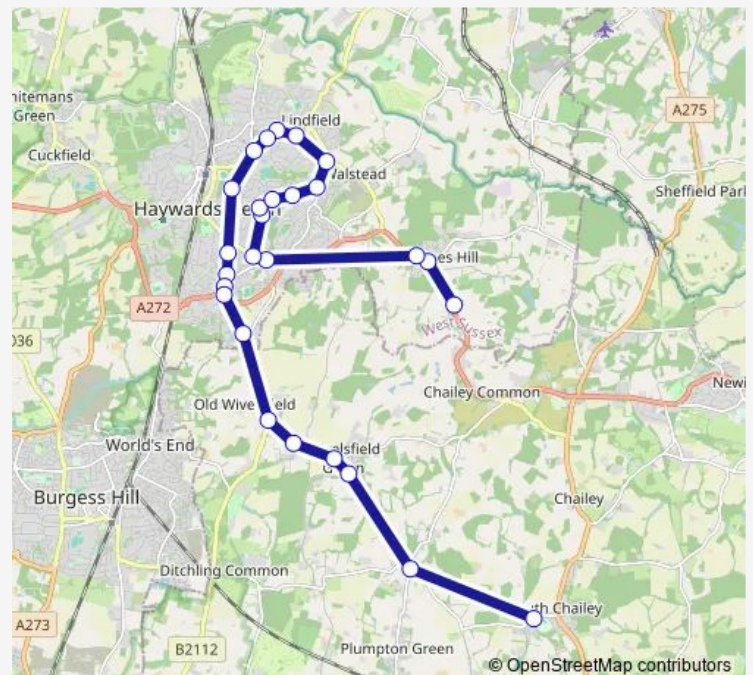

Thursday 07:41

Friday 07:41

Saturday —

Sunday —

Route info

Direction: Anchor Hill

Stops: 27

Trip Duration: 0 hour 49 min

149 — Scaynes Hill - Haywards Heath - Chailey School **BusMaps**

Ote Hall Chapel

Playing Fields

Coppards Close

Downsview Drive

The Plough

Chailey School

Direction

Priory Way

Franklynn Road

Dellney Avenue

Princess Royal Hospital

Route schedule

Chailey School — Anchor Hill

Monday 15:20

Tuesday 15:20

Wednesday 15:20

Thursday 15:20

Friday 15:20

Saturday —

Sunday —

Route info

Direction: Chailey School

Stops: 28