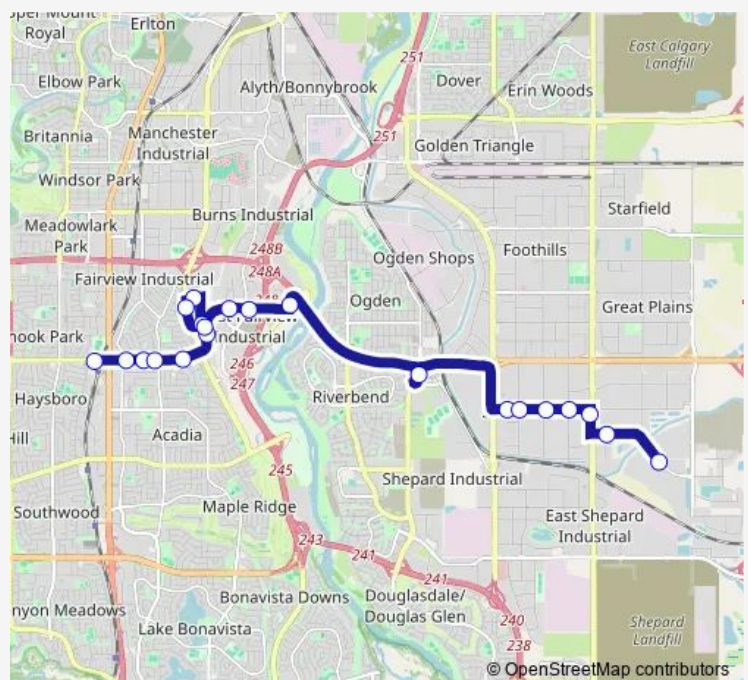

SB 52 ST SE @ 90 AV Se

EB 94 AV SE @ 54 ST Se

EB 106 AV SE @ Distribution center

Route schedule

Heritage LRT Station — EB 106 AV SE @ Distribution center

Monday 04:47-19:11

Tuesday 04:47-19:11

Wednesday 04:47-19:11

Thursday 04:47-19:11

Friday 04:47-19:11

Saturday 05:40-17:48

Sunday 05:40-17:48

Route info

Direction: Heritage LRT Station

Stops: 21

Trip Duration: 0 hour 28 min

149 — Point Trotter Industrial

Direction

EB 106 AV SE @ Distribution center — Heritage LRT Station

35 stops

[Open route schedule](#)

EB 106 AV SE @ Distribution center

NB 68 ST SE @ 106 AV Se

EB 100 AV SE @ 68 ST Se

Tuesday 05:21-19:18

Wednesday 05:21-19:18

Thursday 05:21-19:18

Friday 05:21-19:18

Saturday 06:11-18:19

Sunday 06:11-18:19

Route info

Direction: EB 106 AV SE @ Distribution center