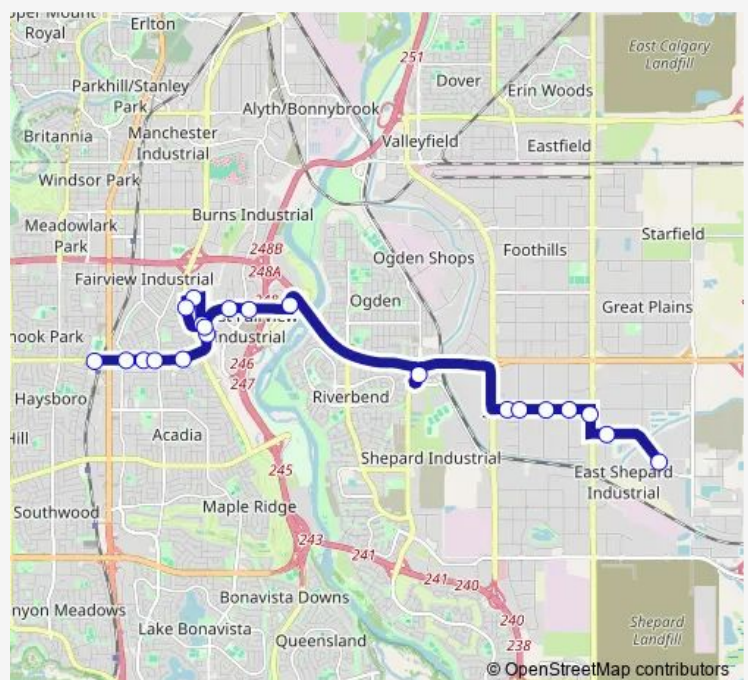

SB 52 ST SE @ 90 AV Se

EB 94 AV SE @ 54 ST Se

EB 106 AV SE @ Distribution center

Route schedule

Heritage LRT Station — EB 106 AV SE @ Distribution center

Monday 04:47-19:11

Tuesday 04:47-19:11

Wednesday 04:47-19:11

Thursday 04:47-19:11

Friday 04:47-19:11

Saturday 05:40-17:48

Sunday 05:40-17:48

Route info

Direction: Heritage LRT Station

Stops: 21

Trip Duration: 0 hour 31 min

149 — Point Trotter Industrial

Direction

EB 106 AV SE @ Distribution center — Heritage LRT Station

35 stops

[Open route schedule](#)

EB 106 AV SE @ Distribution center

NB 68 ST SE @ 106 AV Se

EB 100 AV SE @ 68 ST Se

Tuesday 05:21-19:18

Wednesday 05:21-19:18

Thursday 05:21-19:18

Friday 05:21-19:18

Saturday 06:11-18:19

Sunday 06:11-18:19

Route info

Direction: EB 106 AV SE @ Distribution center