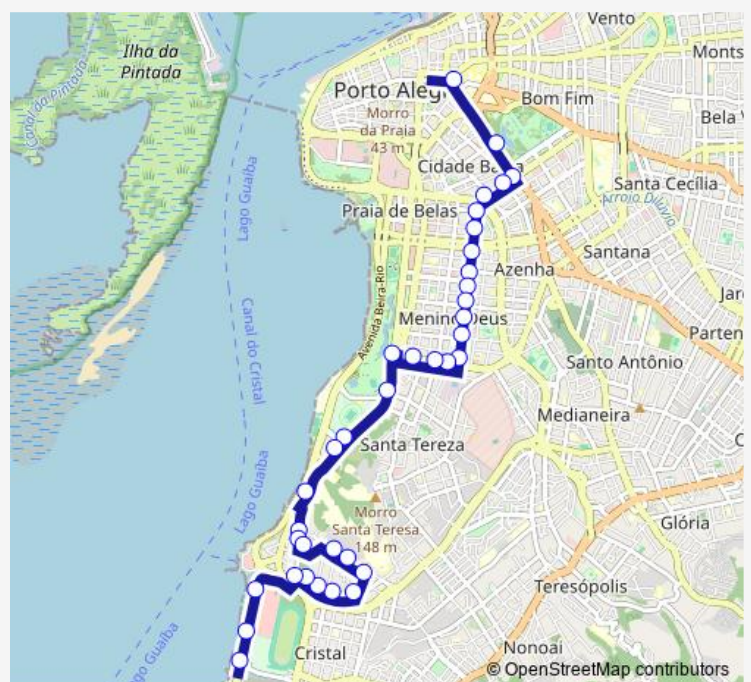

Friday 00:05-23:40

Saturday 00:05-23:50

Sunday 00:05-23:30

Route info

Direction: Joao Pessoa 359 Viaduto Independencia

Stops: 36

Trip Duration: 0 hour 24 min

149 — Icarai