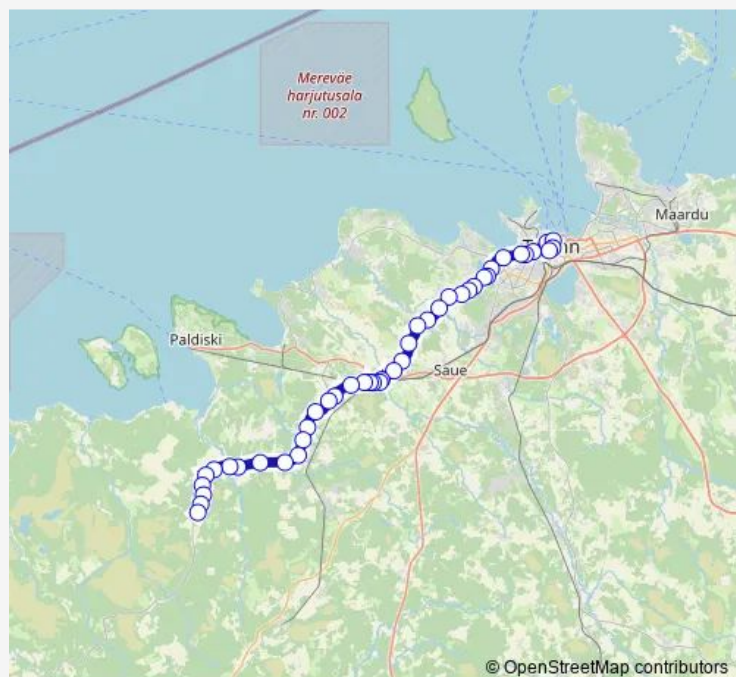

Thursday 05:45-16:50

Friday 05:45-16:50

Saturday —

Sunday —

Route info

Direction: Balti jaam 2 (train station)

Stops: 43

Trip Duration: 1 hour 26 min