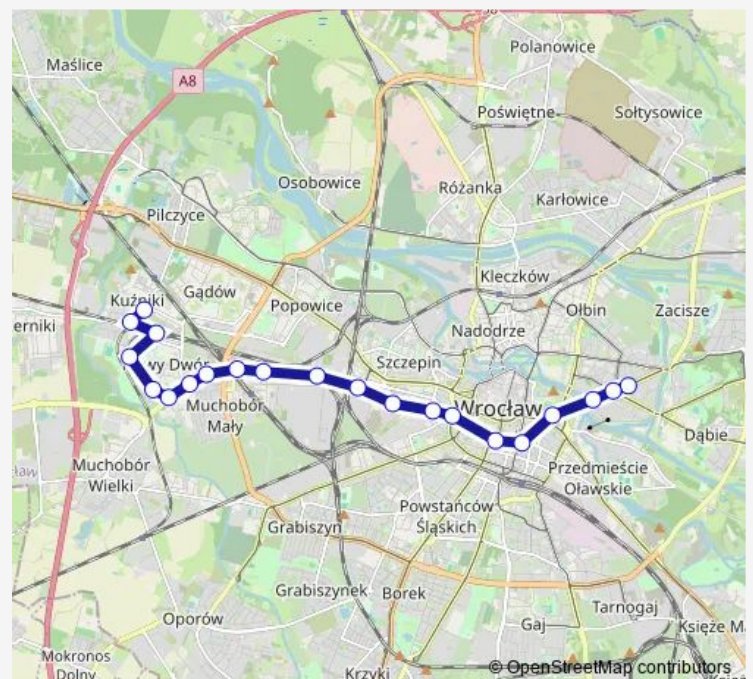

### Route schedule

Dworcowa — PL. Grunwaldzki

Monday 14:51

Tuesday 14:51

Wednesday 14:51

Thursday 14:51

Friday 14:51

Saturday —

### Route info

Direction: Dworcowa

Stops: 6

Trip Duration: 0 hour 11 min