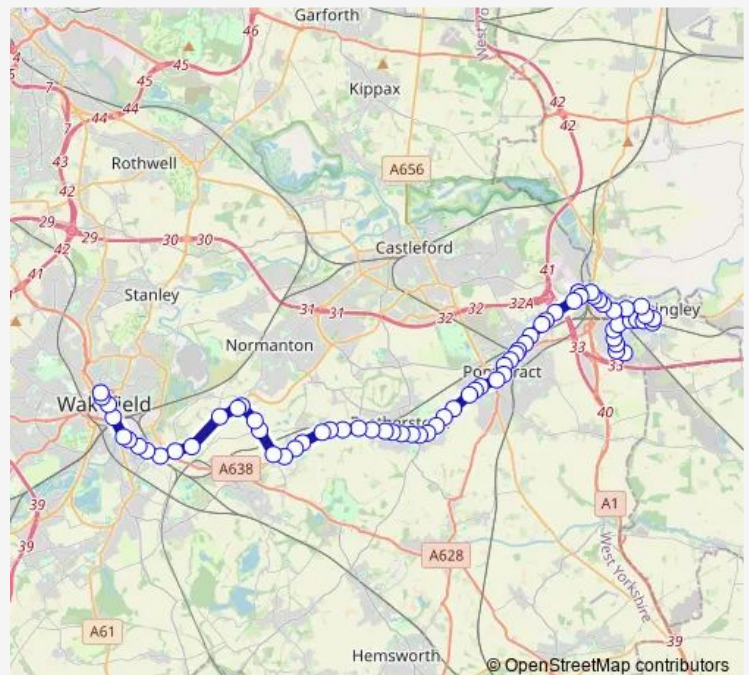

Sharlston RLFC

Weeland Crescent

Sharlston Common

Route schedule

Bus Station stands 15 — Bus Station stand G

Monday 23:15

Tuesday 23:15

Wednesday 23:15

Thursday 23:15

Friday 23:15

Saturday 23:15

Sunday 23:15

Route info

Direction: Bus Station stands 15

Stops: 46

Trip Duration: 0 hour 37 min