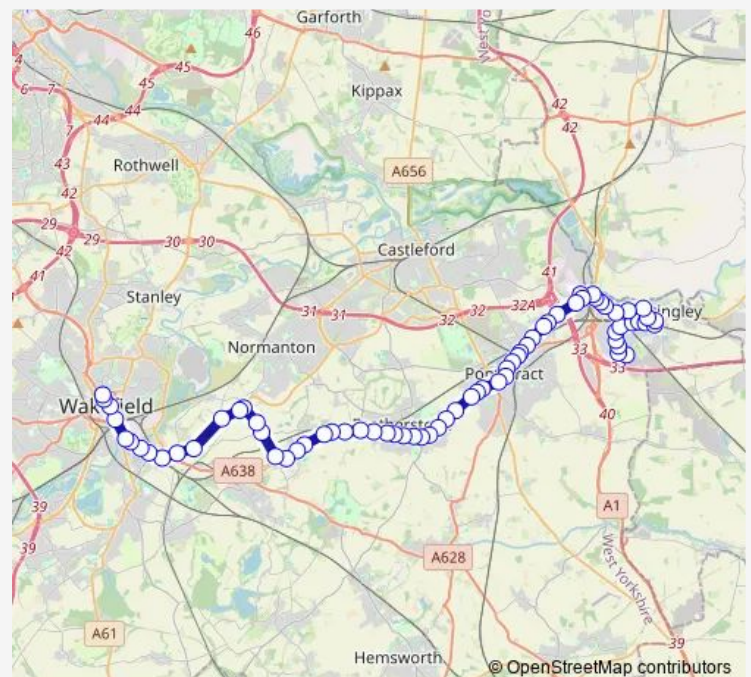

Sharlston RLFC

Weeland Crescent

Sharlston Common

Route schedule

Bus Station stands 15 — Bus Station stand G

Monday 22:30

Tuesday 22:30

Wednesday 22:30

Thursday 22:30

Friday 22:30

Saturday —

Sunday —

Route info

Direction: Bus Station stands 15

Stops: 46

Trip Duration: 0 hour 37 min

Hospital A

Bus Station stand G

Direction

Windermere Drive — Bus Station stands 15

70 stops

[Open route schedule](#)

Windermere Drive

Buttermere Walk