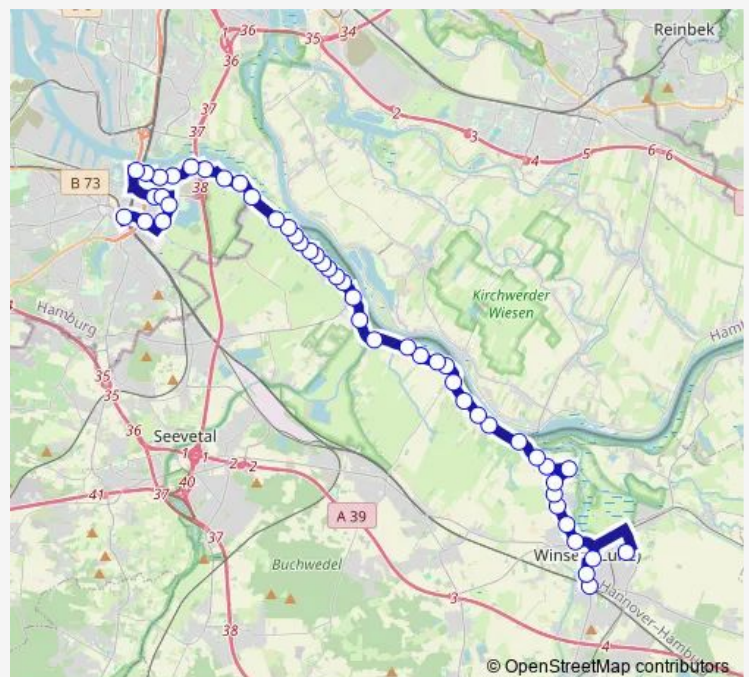

Thursday 13:12-15:22

Friday 13:12-15:22

Saturday —

Sunday —

Route info

Direction: Roydorf, Schulzentrum

Stops: 45

Trip Duration: 1 hour 12 min

Rosenweide, Rosenweide 10

Wuhlenburg, Schleuse

Over, Am Junkernfeld

Over, Overdamm

Over, Bäckerstraße

Over, Sportplatz

Over, Friedhof

Over, Uhlenbusch