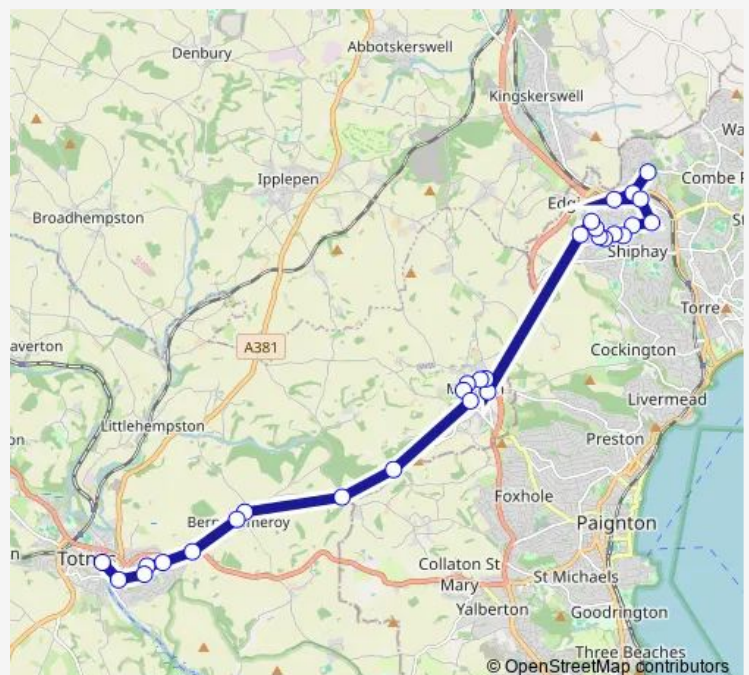

### Direction

Marks & Spencer — Coronation Road opp Town Mill

29 stops

[Open route schedule](#)

- Marks & Spencer
- Browns Bridge
- Scotts Bridge
- Torbay Hospital Annexe
- Torbay Hospital Main Entrance
- Higher Cadewell Lane
- Banbury Park
- St Andrews Church
- Exe Hill Primary School
- Fowey Avenue
- Fowey Avenue opp 30
- Huntacott Way
- Falmouth Close
- Vicarage Hill
- Pembroke Park
- Meadow Park
- Peters Crescent
- School
- Belfield Avenue
- Widend Camping Park
- Glazegate Cross

### Route schedule

Marks & Spencer — Coronation Road opp Town Mill

Monday	09:30-17:10
Tuesday	09:30-17:10
Wednesday	09:30-17:10
Thursday	09:30-17:10
Friday	09:30-17:10
Saturday	—
Sunday	—

### Route info

Direction: Marks & Spencer

Stops: 29

Trip Duration: 0 hour 49 min

149 — Harbertonford - Totnes - Marldon - Torbay Hospital - The Willows

School

Church

True Street

## Direction

Coronation Road opp Town Mill — Maltsters Arms

8 stops

[Open route schedule](#)

Coronation Road opp Town Mill

Rail Station

King Edward VI School

King Edward VI School