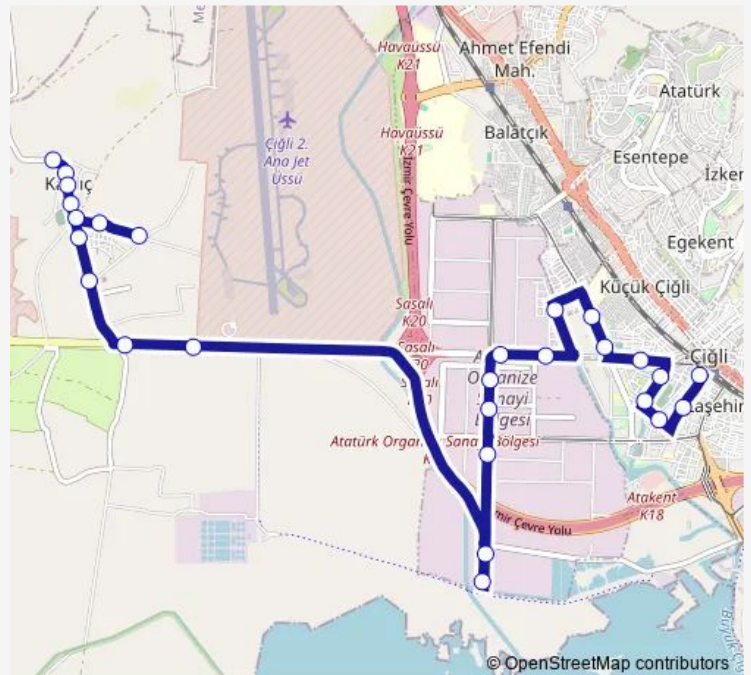

Thursday 06:00-23:20

Friday 06:00-23:20

Saturday 06:00-23:30

Sunday 06:00-23:00

Route info

Direction: Kaklıç

Stops: 27

Trip Duration: 0 hour 53 min

Wednesday 00:00-23:20

Thursday 00:00-23:20

Friday 00:00-23:20

Saturday 00:15-23:35

Sunday 06:30-23:30

Route info

Direction: Çiğli Aktarma Merkezi

Stops: 24