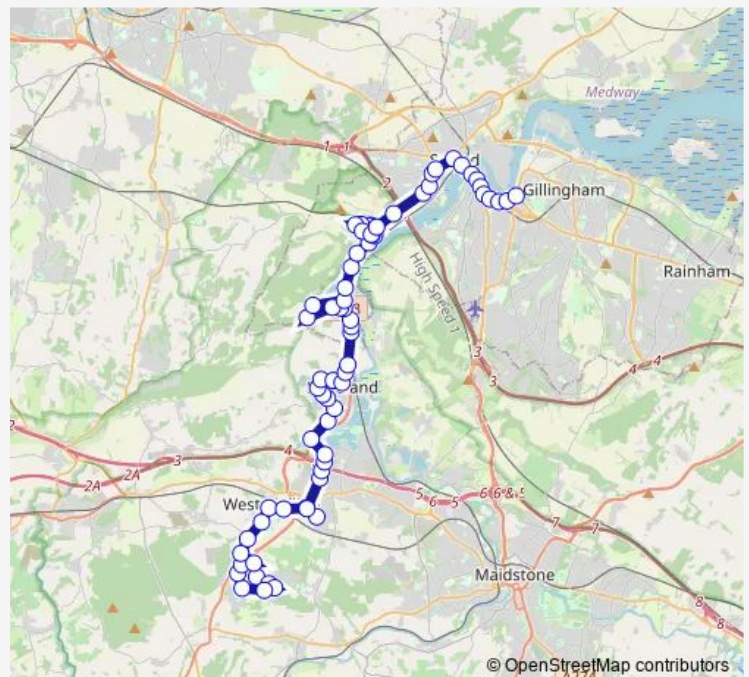

Bus 149 Kings Hill - Chatham

[Go to website](#)

Direction

Asda — Waterfront Bus Station

69 stops

[Open route schedule](#)

- Asda
- Baxter Way
- Bovarde Avenue
- Melrose Avenue
- Forest Way
- Silver Ball Roundabout
- CAF Offices
- Kimberly Clark
- King Hill
- Teston Road
- Manor Park Country Park
- High Street
- Station Approach
- Winterfield Lane
- The Malling School
- Winterfield Lane
- Kent Mart
- Partridge Avenue
- Motorway Bridge
- Jerome Road
- Rspca Centre

Route schedule

Asda — Waterfront Bus Station

Monday	15:07
Tuesday	15:07
Wednesday	15:07
Thursday	15:07
Friday	15:07
Saturday	—
Sunday	—

Route info

Direction: Asda

Stops: 69

Trip Duration: 1 hour 37 min

■ 149 — Kings Hill - Chatham

BusMaps

Freemasons Arms

The Holmesdale School

St Katherine's School

Gorham Close

Midsummer Road

Townsend Road

Woodlands Avenue

Direction: Waterfront Bus Station

Stops: 66

Trip Duration: 1 hour 34 min

Junior School

Scout Hut

St Michael's Church

Pilgrims Road

Cuxton Marina