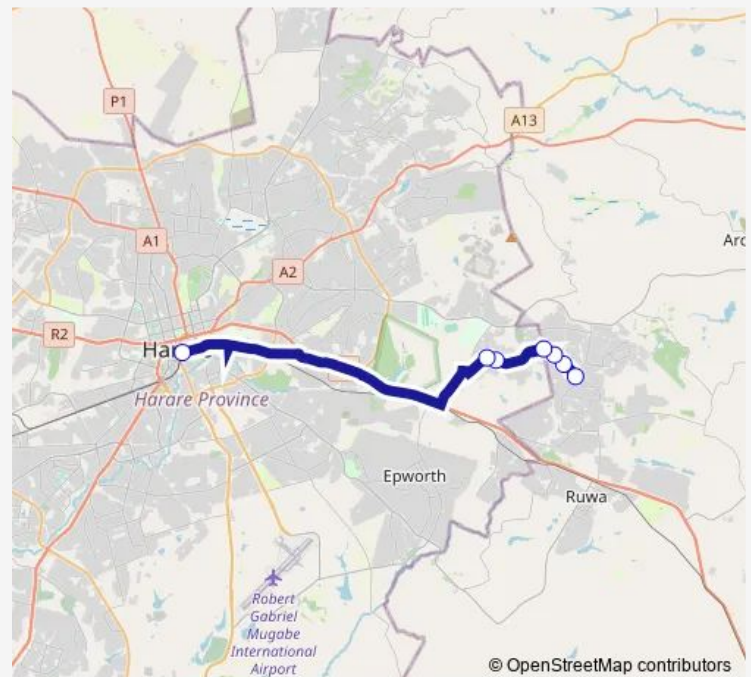

### Direction

Gazeb — Inez Terrace

7 stops

[Open route schedule](#)

Gazeb

Damofalls Park, Bradford College

Left Turn, Pagondo

Eastwise School

### Route schedule

Gazeb — Inez Terrace

Monday 13:56

Tuesday 13:56

Wednesday 13:56

Thursday 13:56

Friday 13:56

Saturday 13:56

### Route info

Direction: Gazeb

Stops: 7

Trip Duration: 1 hour 4 min

Gazeb to Inez Terrace

Communal Taxi Service time schedules and route maps are available in an offline PDF at [busmaps.com](https://busmaps.com). Use the [busmaps.com](https://busmaps.com) website to see live bus times, train schedule or subway schedule, and step-by-step directions for all public transit in Harare