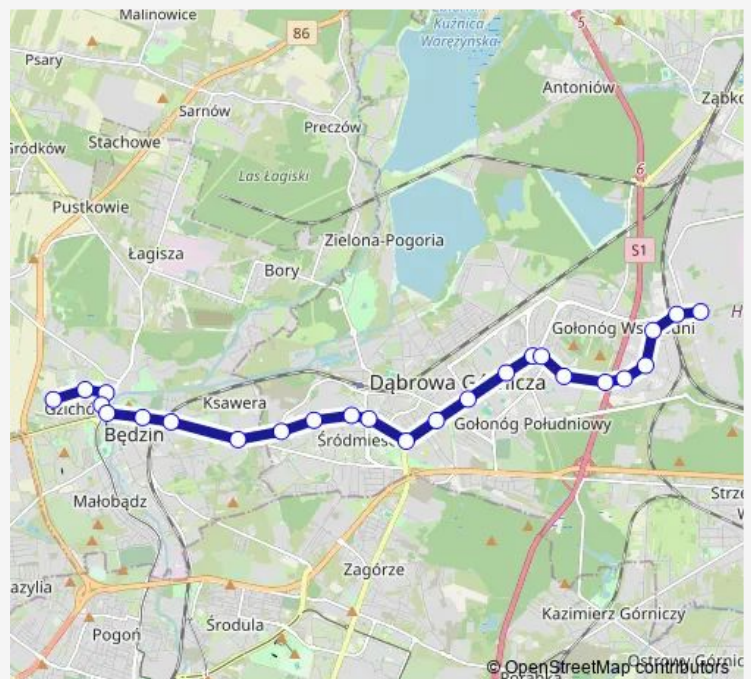

Tram 21

[Go to website](#)

Direction

undefined — undefined

0 stops

[Open route schedule](#)

Route schedule

undefined — undefined

Monday 03:20-23:20

Tuesday 03:20-23:20

Wednesday 03:20-23:20

Thursday 03:20-23:20

Friday 03:20-23:20

Saturday 03:20-23:20

Sunday 03:20-23:20

Route info

Direction:

Stops: 0

Trip Duration: – min

Direction

Tworzeń Huta Katowice — Osiedle Zamkowe Pętla

24 stops

[Open route schedule](#)

Tworzeń Huta Katowice