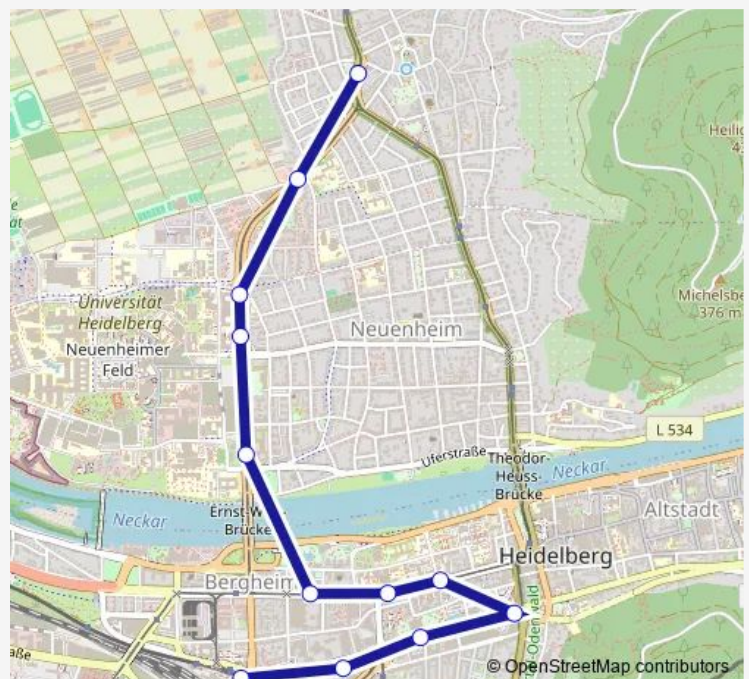

Heiligenbergschule

Hans-Thoma-Platz

Route schedule

HD Hauptbahnhof — Hans-Thoma-Platz

Monday 07:16-19:16

Tuesday 07:16-19:16

Wednesday 07:16-19:16

Thursday 07:16-19:16

Friday 07:16-19:16

Saturday —

Sunday —

Route info

Direction: HD Hauptbahnhof

Stops: 12

Trip Duration: 0 hour 18 min

21 Tram time schedules and route maps are available in an offline PDF at busmaps.com. Use the busmaps.com website to see live bus times, train schedule or subway schedule, and step-by-step directions for all public transit in Heidelberg