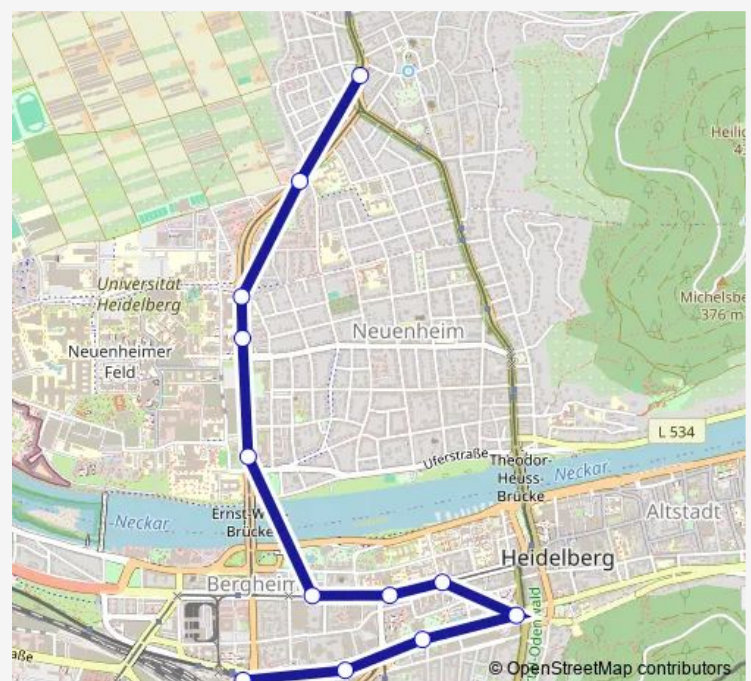

Heiligenbergschule

Hans-Thoma-Platz

Route schedule

HD Hauptbahnhof — Hans-Thoma-Platz

Monday 07:16-19:16

Tuesday 07:16-19:16

Wednesday 07:16-19:16

Thursday 07:16-19:16

Friday 07:16-19:16

Saturday —

Sunday —

Route info

Direction: HD Hauptbahnhof

Stops: 12

Trip Duration: 0 hour 18 min

21 Tram time schedules and route maps are available in an offline PDF at busmaps.com. Use the busmaps.com website to see live bus times, train schedule or subway schedule, and step-by-step directions for all public transit in Heidelberg