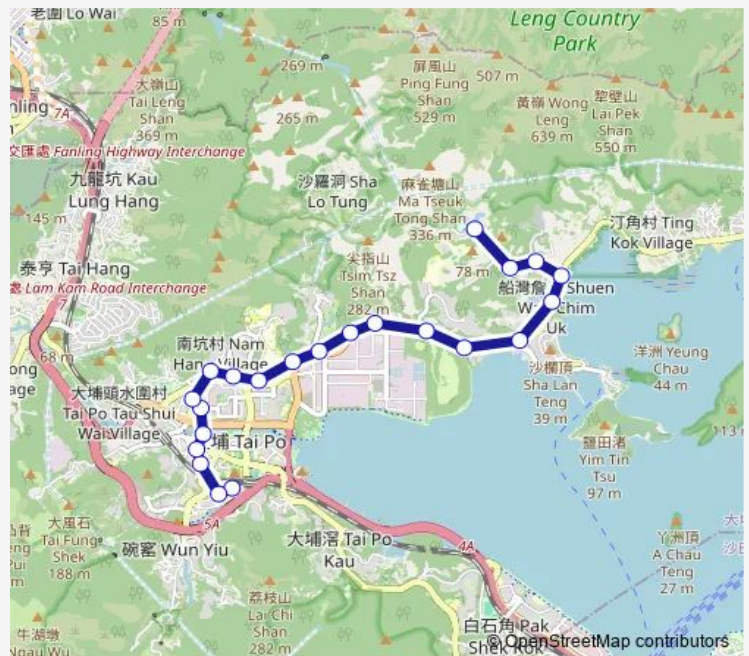

Ting KOK Road, Near YUE Kok

Ting KOK Road, KAU YAN College|Ting KOK Road, West-bound BUS LAY-BY Near KAU YAN College

Ting KOK Road, YEE NGA Court

TING KOK ROAD, TAI YUEN ESTATE|TING KOK ROAD, NEAR TAI YUEN ESTATE

TING KOK ROAD, NEAR IMMANUEL LUTHERAN COLLEGE|TING KOK ROAD, IMMANUEL LUTHERAN COLLEGE

ON Cheung Road, Near TAI PO Civic Centre|On Cheung Road, Outside Fortune Plaza

Route schedule

TUNG TSZ ROAD, OUTSIDE TUNG TSZ SCOUT CENTRE|TUNG TSZ ROAD, OUTSIDE TUBG TSZ SCOUT CENTRE — TAI PO Market Station Minibus Terminus

Monday	05:50-09:16
Tuesday	05:50-09:16
Wednesday	05:50-09:16
Thursday	05:50-09:16
Friday	05:50-09:16
Saturday	05:50-09:16
Sunday	05:50-09:16

Route info

Direction: TUNG TSZ ROAD, OUTSIDE TUNG TSZ SCOUT CENTRE|TUNG TSZ ROAD, OUTSIDE TUBG TSZ SCOUT CENTRE

Stops: 20

Trip Duration: 0 hour 18 min

PO HEUNG BRIDGE SOUTHBOUND OPPOSITE FORMER LUK HEUNG SAN TSUEN PUBLIC SCHOOL|PO HEUNG STREET, NEAR PO HEUNG BRIDGE|PO HEUNG BRIDGE SOUTHBOUND OPPOSITE FORMER LUK HEUNG SAN TSUEN PUBLIC SCHOOL