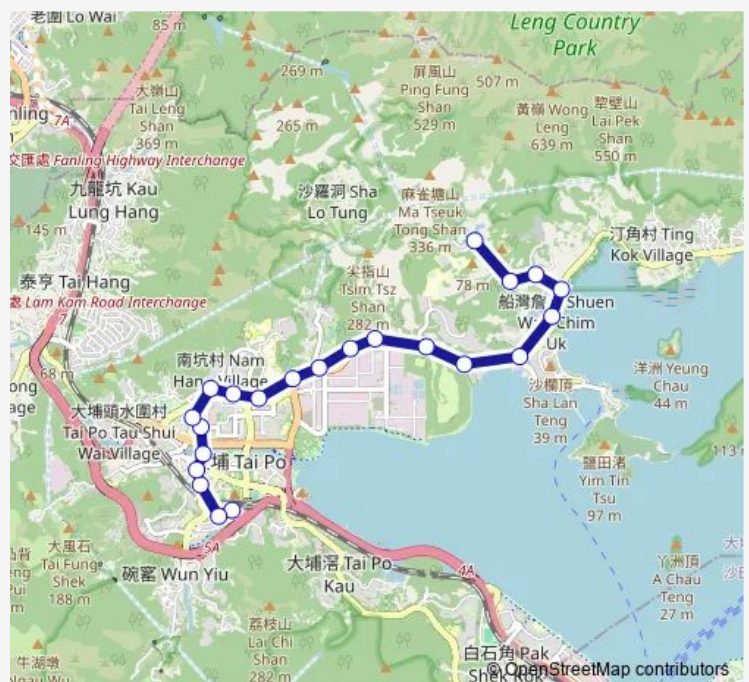

Route schedule

Tung TSZ Road, Outside Tung TSZ Scout Centre|Tung TSZ Road, Outside Tubg TSZ Scout Centre — TAI PO Market Station Minibus Terminus

Monday	05:50-09:16
Tuesday	05:50-09:16
Wednesday	05:50-09:16
Thursday	05:50-09:16
Friday	05:50-09:16
Saturday	05:50-09:16
Sunday	05:50-09:16

Route info

Direction: Tung TSZ Road, Outside Tung TSZ Scout Centre|Tung TSZ Road, Outside Tubg TSZ Scout Centre

Stops: 20

Trip Duration: 0 hour 18 min

20b — Tung TSZ - TAI PO Market Station (Departures Before 10:00 A.M.)