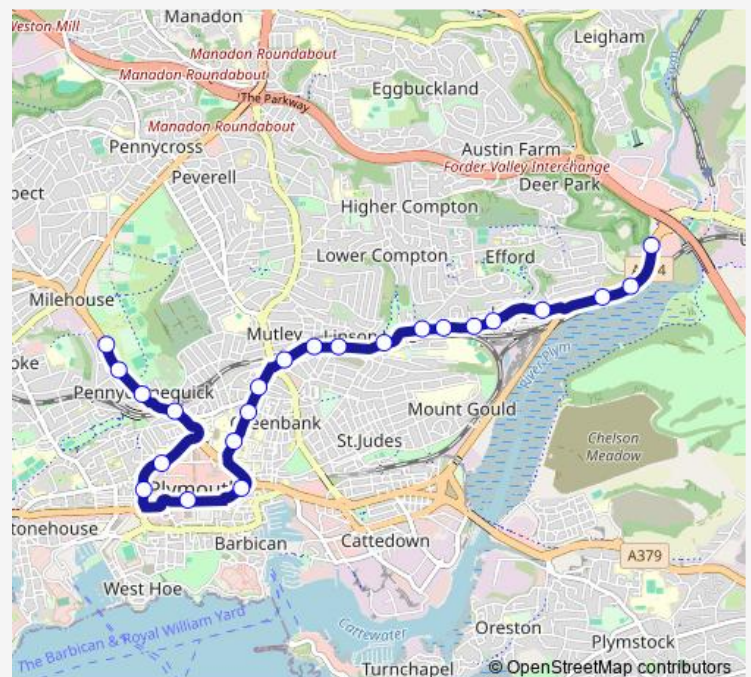

### Route schedule

Cuffe Road — Marsh Mills, Crabtree

Monday 04:37-05:42

Tuesday 04:37-05:42

Wednesday 04:37-05:42

Thursday 04:37-05:42

Friday 04:37-05:42

Saturday —

### Route info

Direction: Cuffe Road

Stops: 23

Trip Duration: 0 hour 23 min

20b

Riversleigh

Marsh Mills, Crabtree

20b Bus time schedules and route maps are available in an offline PDF at [busmaps.com](https://busmaps.com). Use the [busmaps.com](https://busmaps.com) website to see live bus times, train schedule or subway schedule, and step-by-step directions for all public transit in Plymouth