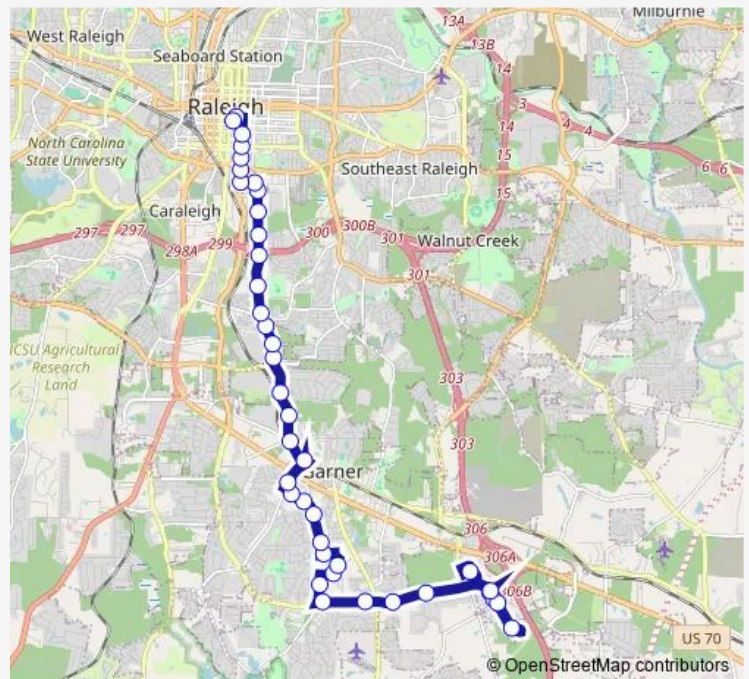

[Go to website](#)

Direction
 White Oak Shopping — Goraleigh Station
 40 stops
[Open route schedule](#)

- White Oak Shopping
- Timber Dr East at White Oak Village Sb
- Timber Dr East at Health Park Dr Sb
- Timber Dr East at Element Cir
- Timber Dr East at Health Park Dr Nb
- Timber Dr East at White Oak Village Nb
- Timber Dr East Midblock B
- Timber Dr East at Benson St
- Timber Dr at Chapwith Rd
- Timber Dr at Aversboro Rd
- Aversboro Dr at Claymore Dr B
- Heather Park Dr at Southerby Bluffs Ct B
- Heather Park Dr at Dartmouth Glen Dr
- Poole Dr at Bayleigh Ct (Garner Family Practice
- Aversboro Dr at Lakeside Dr B
- Aversboro Dr at Delbridge St
- 7th Ave at Garner Town Hall Ib
- 7th Ave at Forest Hills Dr Ib
- Vandora Springs Rd at Beichler Rd Ib
- Garner at Vandora Springs
- Garner Rd at Yeargan Rd

Direction: White Oak Shopping
 Stops: 40
 Trip Duration: 0 hour 48 min

20b — Garner

Garner Rd at Willow Vista Rd Ib

Garner Rd at Meadowbrook Dr

Garner Rd at Tryon Rd

Garner Rd at Wilson Ib

Garner Rd at Raleigh Pines Dr

White Oak Shopping

Route schedule

Goraleigh Station — White Oak Shopping

Monday 05:00-19:00

Tuesday 05:00-19:00

Wednesday 05:00-19:00

Thursday 05:00-19:00

Friday 05:00-19:00

Saturday 06:00-19:00

Sunday 07:00-19:00

Route info

Direction: Goraleigh Station

Stops: 23

Trip Duration: 0 hour 35 min

20b Bus time schedules and route maps are available in an offline PDF at busmaps.com. Use the busmaps.com website to see live bus times, train schedule or subway schedule, and step-by-step directions for all public transit in Raleigh