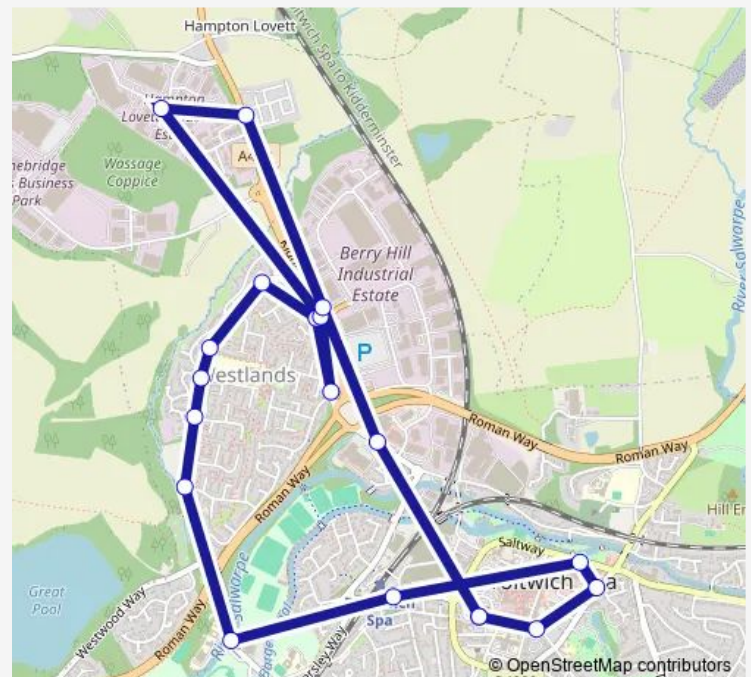

Queen Street

Waitrose

Droitwich Spa Railway Station

Valley Way

New Chawson Lane

Chalverton Court

Colford Close

Hunters Way

Thursday 07:30-17:10

Friday 07:30-17:10

Saturday 08:30-17:10

Sunday —

Route info

Direction: Ombersley Street East

Stops: 22

Trip Duration: 0 hour 37 min

20B — Droitwich - Westlands - Hampton Lovett (Circular) **BusMaps**

Direction

Ombersley Street East — Ombersley Street East

19 stops

[Open route schedule](#)

Ombersley Street East

Raven Hotel

Queen Street

Route schedule

Ombersley Street East — Ombersley Street East

Monday 07:30-18:00

Tuesday 07:30-18:00

Wednesday 07:30-18:00

Thursday 07:30-18:00

Friday 07:30-18:00

Saturday 08:30-17:10