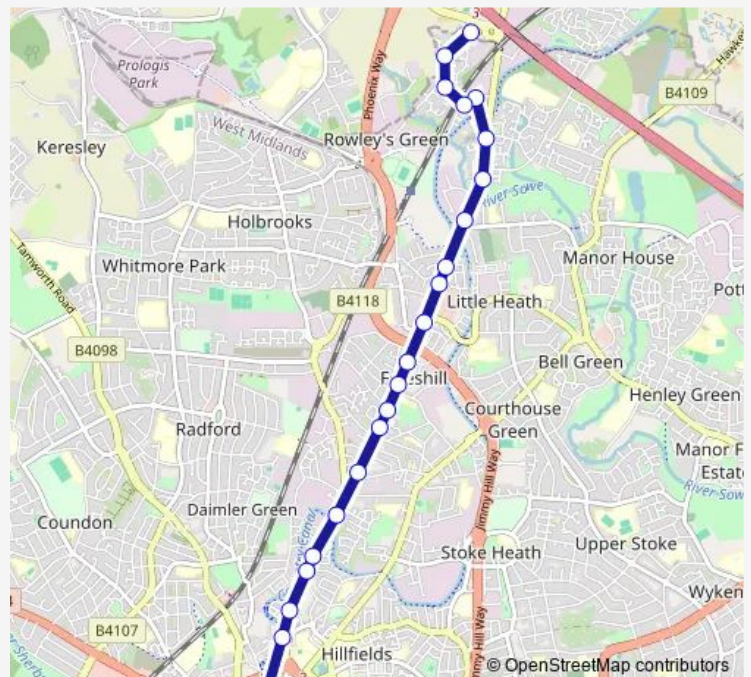

Thursday 06:48-17:48

Friday 06:48-17:48

Saturday 08:48-17:48

Sunday —

Route info

Direction: Sainsbury's

Stops: 23

Trip Duration: 0 hour 21 min

■ 20B — Coventry - Longford via Foleshill Rd

Old Farm Lane

Novotel

Direction

Novotel — Sainsbury's

23 stops

[Open route schedule](#)

Novotel

The Wheatsheaf

St Lawrence's Road

John Wigley Way

Churchill Ave

Culworth Row

Station St

Broad St

Tower Court

Route info

Direction: Novotel

Stops: 23

Trip Duration: 0 hour 25 min

20B Bus time schedules and route maps are available in an offline PDF at busmaps.com. Use the busmaps.com website to see live bus times, train schedule or subway schedule, and step-by-step directions for all public transit in Coventry