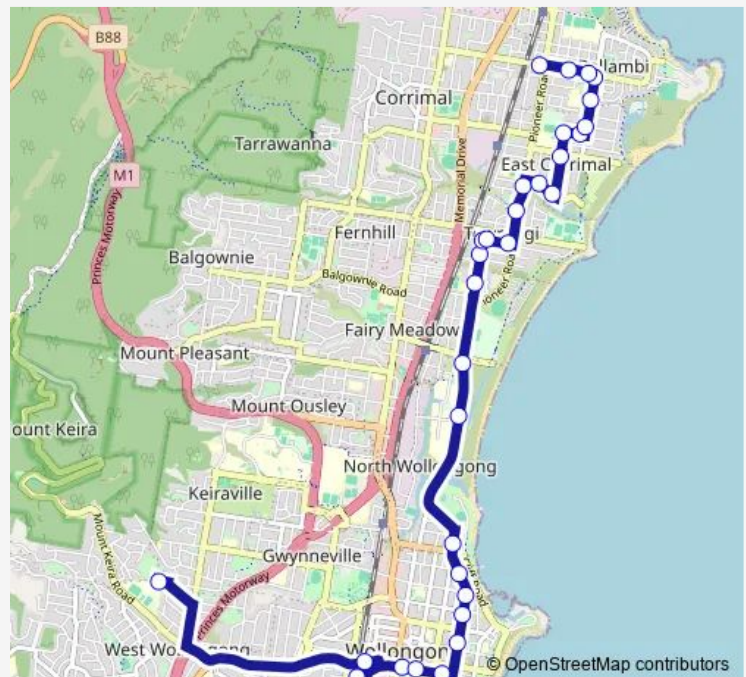

Route schedule

Bellambi Bowling Club, Rothery St — Edmund Rice College, School Grounds, Keira Mine Rd

Monday	07:00
Tuesday	07:00
Wednesday	07:00
Thursday	07:00
Friday	07:00
Saturday	—
Sunday	—

Route info

Direction: Bellambi Bowling Club, Rothery St

Stops: 35

Trip Duration: 0 hour 35 min

Wollongong Central, Burelli St, Stand C

Wollongong Central, Burelli St, Stand B

Crown St After Keira St

Crown St At Gladstone Av

31 stops

[Open route schedule](#)

Edmund Rice College, School Grounds, Keira Mine Rd

Crown St Opp Station St

Wollongong Station, Station St

Wollongong Central, Burelli St, Stand E

Wollongong Central, Burelli St, Stand D

Monday 14:10

Tuesday 14:10

Wednesday 14:10

Thursday 14:10

Friday 14:10

Saturday —

Sunday —

Route info