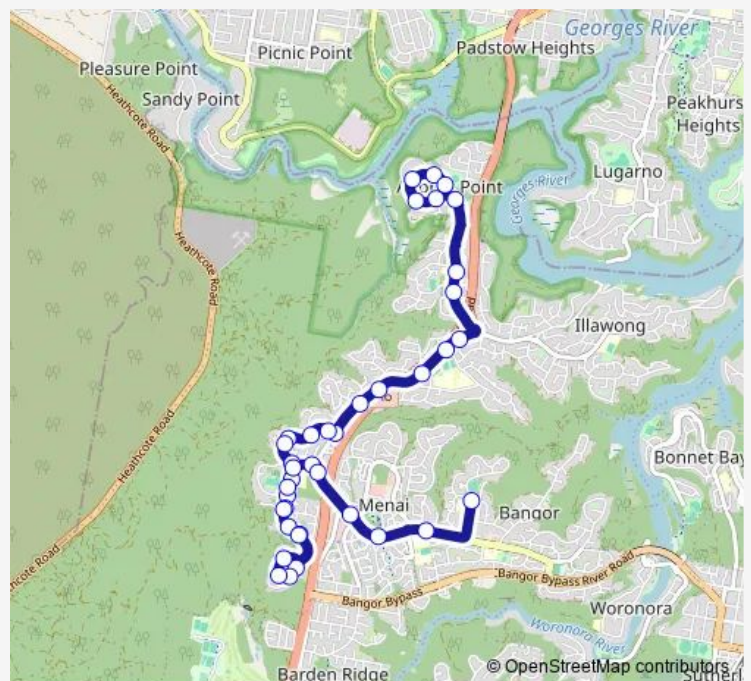

School Bus S088 Alfords Point to Inaburra School via Menai

[Go to website](#)

Direction

Brushwood Dr Opp Brushwood Dr — Inaburra School, Billa Rd

38 stops

[Open route schedule](#)

- Brushwood Dr Opp Brushwood Dr
- Brushwood Dr At Lomandra Pl
- Brushwood Dr At Bassia Pl
- Brushwood Dr At Moonah Rd
- Brushwood Dr At Satinwood Cl
- Brushwood Dr At Casuarina Rd
- Brushwood Dr Opp Alfords Point Public School
- Brushwood Dr At Eucalyptus St
- Old Illawarra Rd Opp Illawong Rural Fire Brigade
- Old Illawarra Rd At Blaxland Dr
- Old Illawarra Rd At Oriana Dr
- Old Illawarra Rd Opp Monash Rd
- Old Illawarra Rd Opp Rosewall Dr
- Old Illawarra Rd Opp Bradman Rd
- Bradman Rd Opp Davidson Rd
- Bradman Rd Opp O'Neill Rd
- Bradman Rd Opp Meckiff Cl
- Bradman Rd Opp Mckenzie Pl
- Bradman Rd At Hall Dr
- Menai Public School, Hall Dr
- Hall Dr Opp Barnes Cres

Route schedule

Brushwood Dr Opp Brushwood Dr — Inaburra School, Billa Rd

Monday	07:20
Tuesday	07:20
Wednesday	07:20
Thursday	07:20
Friday	07:20
Saturday	—
Sunday	—

Route info

Direction: Brushwood Dr Opp Brushwood Dr

Stops: 38

Trip Duration: 0 hour 30 min

S088 — Alfords Point to Inaburra School via Menai

Hall Dr At Elliot Rd

Hall Dr Opp Landy Cl

Hall Dr At Jackson Cl

Hall Dr At Renford Cl

Hall Dr Before Windle Pl

The schedule is provided in the local timezone. Times with "(+1)" indicate departures on the next day.

PDF file created on 2025-01-16

2024 BusMaps.com - All Rights Reserved