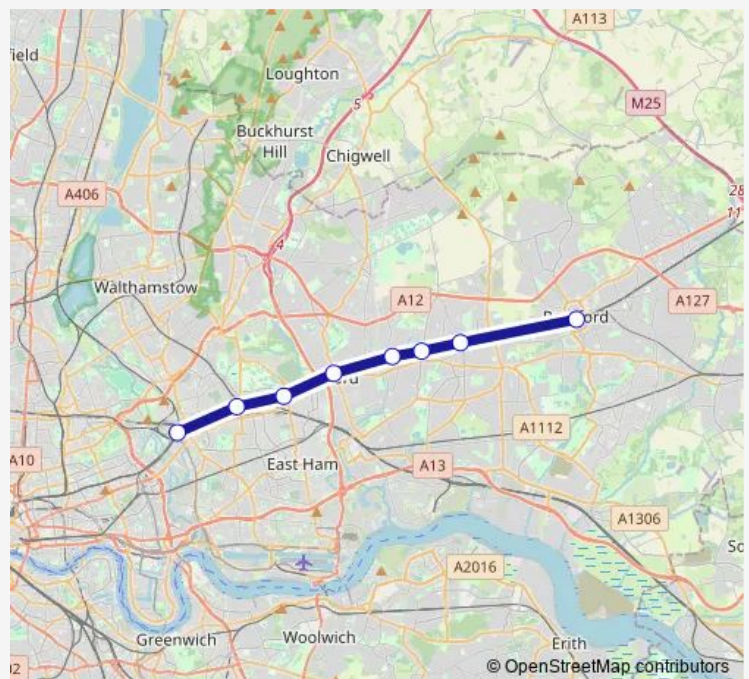

### Direction

Romford — Stratford (London)

8 stops

[Open route schedule](#)

Romford

Chadwell Heath

Goodmayes

Seven Kings

Ilford

Manor Park

Forest Gate

Stratford (London)

### Route schedule

Romford — Stratford (London)

Monday 00:01-00:31<sup>+1</sup>

Tuesday 00:01-00:31

Wednesday —

Thursday —

Friday —

Saturday 05:00-00:31<sup>+1</sup>

### Route info

Direction: Romford

Stops: 8

Trip Duration: 1 hour 2 min

■ Xr:Rmf->Sra — XR replacement bus service from RMF to Sra **BusMaps**

Xr:Rmf->Sra Rail Replacement Bus Service time schedules and route maps are available in an offline PDF at [busmaps.com](https://busmaps.com). Use the [busmaps.com](https://busmaps.com) website to see live bus times, train schedule or subway schedule, and step-by-step directions for all public transit in Ilford