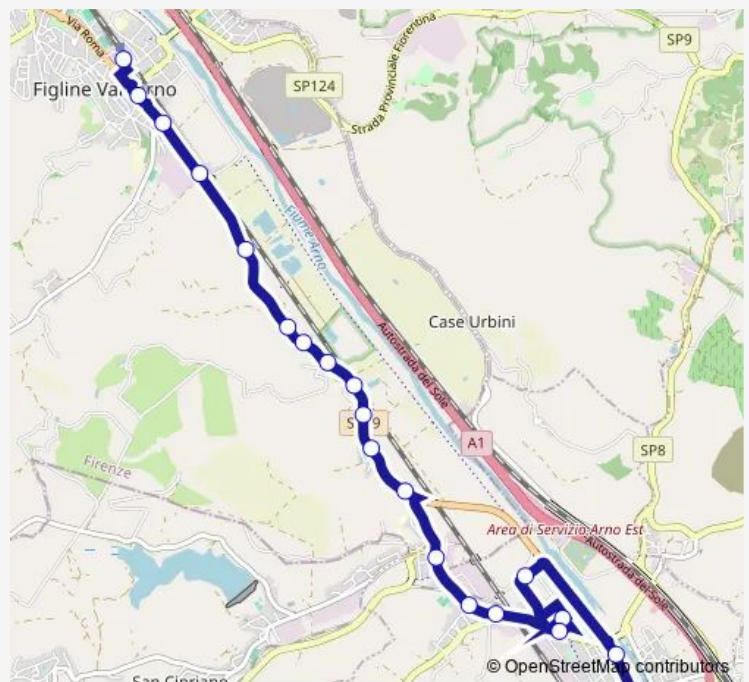

Bus 351 B Montevarchi-Figline Valdarno-Incisa Valdarno-Firenze

[Go to website](#)

Direction

Monumento — Figline Valdarno Fs

20 stops

[Open route schedule](#)

- Monumento
- Ristorante La Bianca
- (Tmp) Orti Sociali
- Piazza Palermo
- I.T.T. Ferraris
- Ponte Alle Forche_V
- Casoni
- Porcellino_V
- Ss69 Km 26,8
- Restone_V
- Casa Nuova
- Sr 69 Deposito Gas_V
- Draga_V
- Tartigliese
- Carresi_V
- Ripalta
- Figline Valdarno 6_V
- Sr69 Rismauto_V
- Figline Valdarno 5
- Figline Valdarno Fs

Route schedule

Monumento — Figline Valdarno Fs

Monday	13:30-14:25
Tuesday	13:30-14:25
Wednesday	13:30-14:25
Thursday	13:30-14:25
Friday	13:30-14:25
Saturday	13:25
Sunday	—

Route info

Direction: Monumento

Stops: 20

Trip Duration: 0 hour 23 min

351 B — Montevarchi-Figline Valdarno-Incisa Valdarno-Firenze

351 B Bus time schedules and route maps are available in an offline PDF at busmaps.com. Use the busmaps.com website to see live bus times, train schedule or subway schedule, and step-by-step directions for all public transit in San Giovanni Valdarno