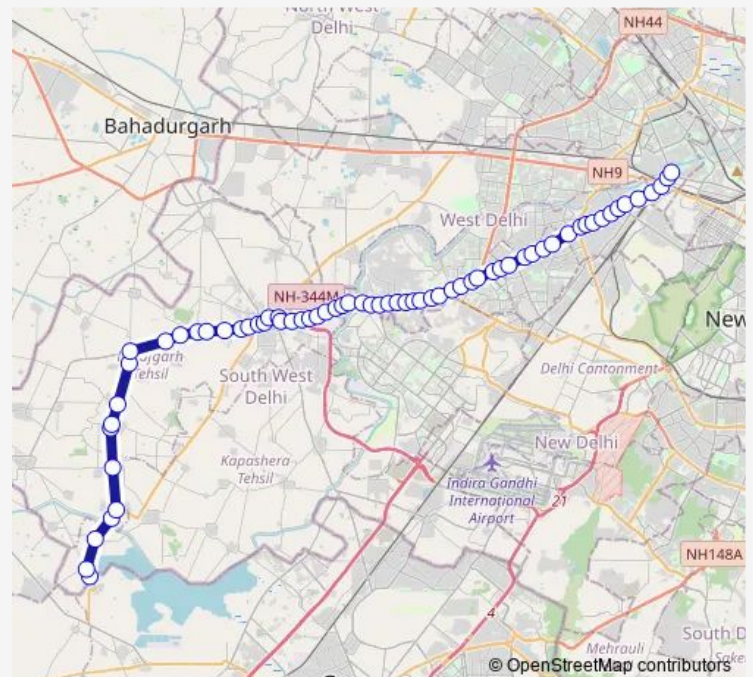

Bus 817adown

[Go to website](#)

Direction

Dauralla Border — Inderlok Metro Station

65 stops

[Open route schedule](#)

Dauralla Border

Dauralla Village

Khera More / Ghuman Hera Crossing

Nazafgarh Dhansa More

Jharoda Crossing

Route schedule

Dauralla Border — Inderlok Metro Station

Monday 06:22-20:12

Tuesday 06:22-20:12

Wednesday 06:22-20:12

Thursday 06:22-20:12

Friday 06:22-20:12

Saturday 06:22-20:12

Sunday 06:22-20:12

Route info

Direction: Dauralla Border

Stops: 65

Trip Duration: 2 hour 30 min