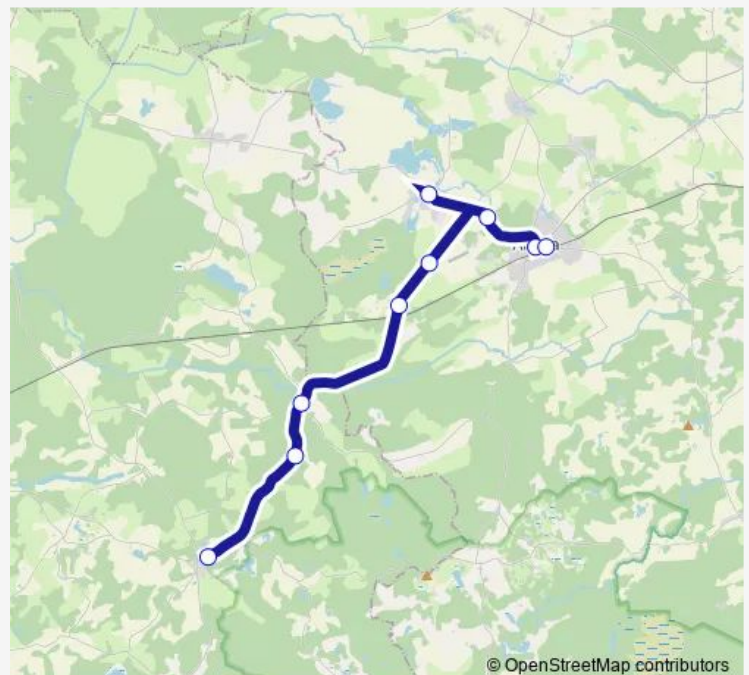

Route info

Direction: Lüllemäe

Stops: 9

Trip Duration: 0 hour 25 min

© OpenStreetMap contributors

18H — Lüllemäe - Antsla

BusMaps

Direction