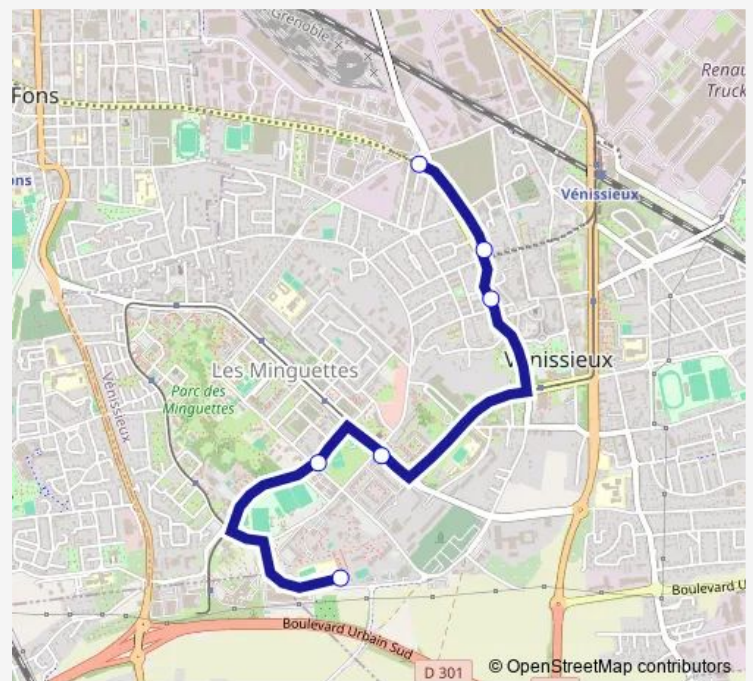

Venissieux - Place Sublet - Marcel Paul

Venissieux - Langevin

Venissieux - Marronniers

### Route schedule

Venissieux - College Jules Michelet — Venissieux - Marronniers

Monday 16:40

Tuesday 16:40

Wednesday 12:10

Thursday 16:40

Friday 16:40

Saturday —

### Route info

Direction: Venissieux - College Jules Michelet

Stops: 6

Trip Duration: 0 hour 10 min

### Direction

Venissieux - Marronniers — Venissieux - College Jules Michelet

6 stops

[Open route schedule](#)

Venissieux - Marronniers

Venissieux - Langevin

Venissieux - Place Sublet - Marcel Paul

Venissieux - Herriot - Cagne