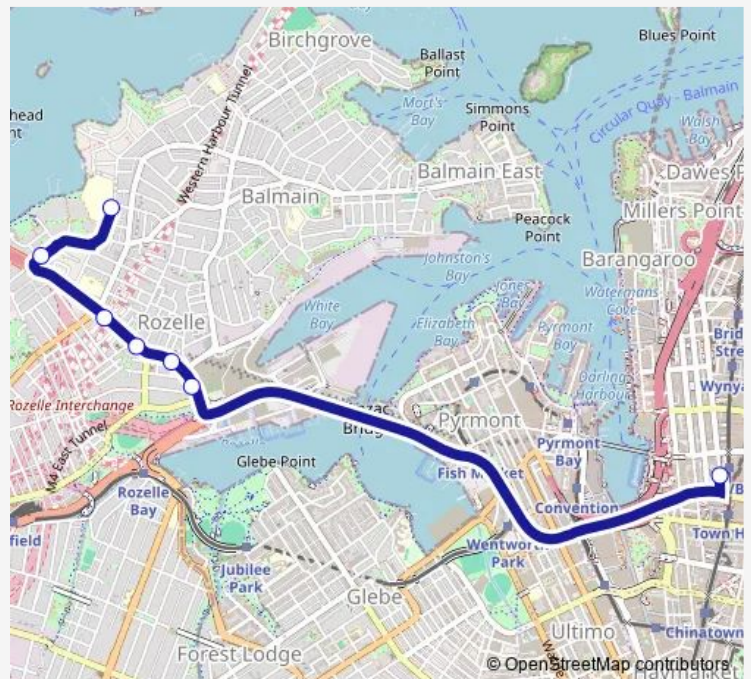

School Bus 653s City QVB to Sydney Secondary College, Balmain Campus

[Go to website](#)

Direction

Qvb, York St, Stand C — Sydney Secondary College Balmain Campus, Terry St

7 stops

[Open route schedule](#)

Qvb, York St, Stand C

Victoria Rd Opp White Bay

Victoria Rd Opp Robert St

Victoria Rd At Evans St

Victoria Rd Before Darling St

Terry St After Victoria Rd

Sydney Secondary College Balmain Campus, Terry St

Route schedule

Qvb, York St, Stand C — Sydney Secondary College Balmain Campus, Terry St

Monday	08:23
Tuesday	08:23
Wednesday	08:23
Thursday	08:23
Friday	—
Saturday	—
Sunday	—

Route info

Direction: Qvb, York St, Stand C

Stops: 7

Trip Duration: 0 hour 13 min

653s — City QVB to Sydney Secondary College, Balmain Campus