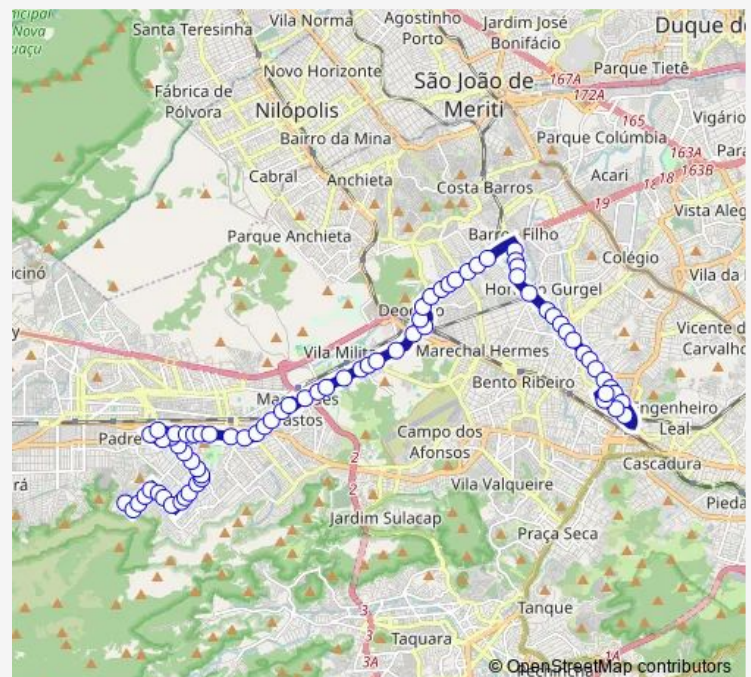

Realengo

Cajaíba

Praça dos Abrolhos

Route schedule

Ponto Final: Padre Miguel — Ponto Final: Madureira : Rua Antônio de Abreu

Monday 00:00

Tuesday 00:00

Wednesday 00:00

Thursday 00:00

Friday 00:00

Saturday 00:00

Sunday 00:00

Route info

Direction: Ponto Final: Padre Miguel

Stops: 74

Trip Duration: 0 hour 49 min