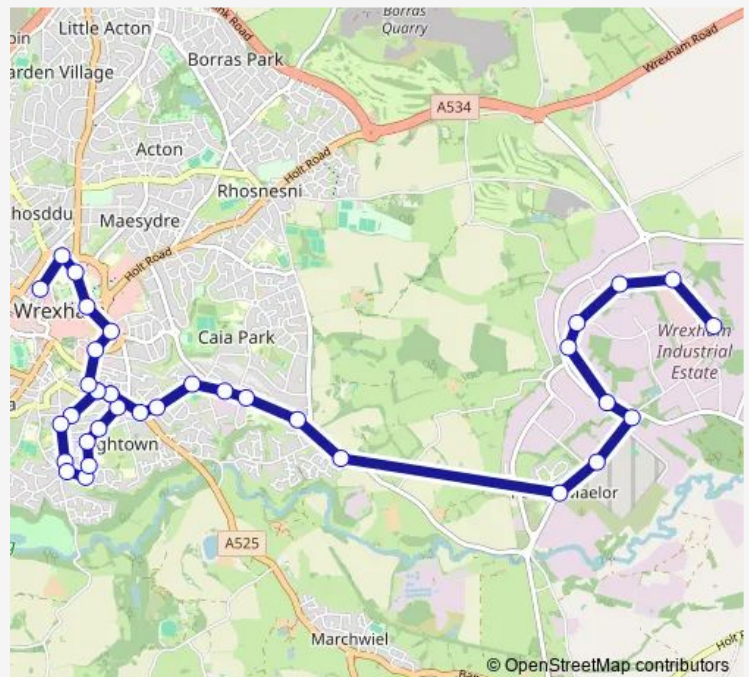

Thursday 07:20-08:20

Friday 07:20-08:20

Saturday 07:20-08:20

Sunday —

Route info

Direction: Redwither Tower

Stops: 37

Trip Duration: 0 hour 32 min

42W — Redwither Tower - Wrexham

Percy Playing Field

Waterloo Close

Valley Way

Hermitage Park

Hightown School

Stuart Way

Beechley Road