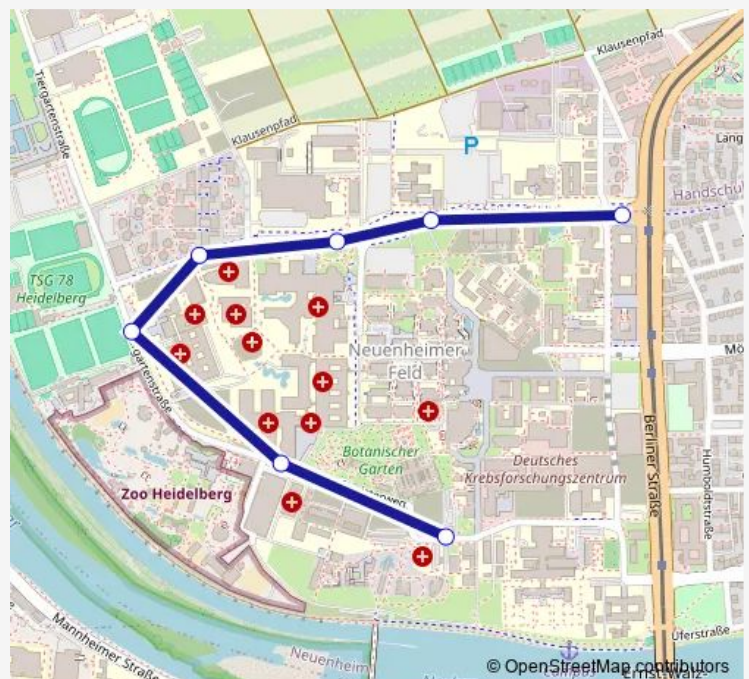

Bus 31E HD Uniklinikum - Neuenheim - Bismarckplatz - Universitätsplatz

[Go to website](#)

Direction

Campus Im Neuenheimer Feld — Technologiepark

7 stops

[Open route schedule](#)

Campus Im Neuenheimer Feld

Med.Kl./Chirurgie/Zoo

Jugendherberge

Studentenwohnheim

Kopfclinik

Pädagogische Hochschule

Technologiepark

Route schedule

Campus Im Neuenheimer Feld — Technologiepark

Monday	05:29
Tuesday	05:29
Wednesday	05:29
Thursday	05:29
Friday	05:29
Saturday	—
Sunday	—

Route info

Direction: Campus Im Neuenheimer Feld

Stops: 7

Trip Duration: 0 hour 10 min

31E Bus time schedules and route maps are available in an offline PDF at busmaps.com. Use the busmaps.com website to see live bus times, train schedule or subway schedule, and step-by-step directions for all public transit in Heidelberg

The schedule is provided in the local timezone. Times with "(+1)" indicate departures on the next day.

PDF file created on 2025-01-16

2024 BusMaps.com - All Rights Reserved