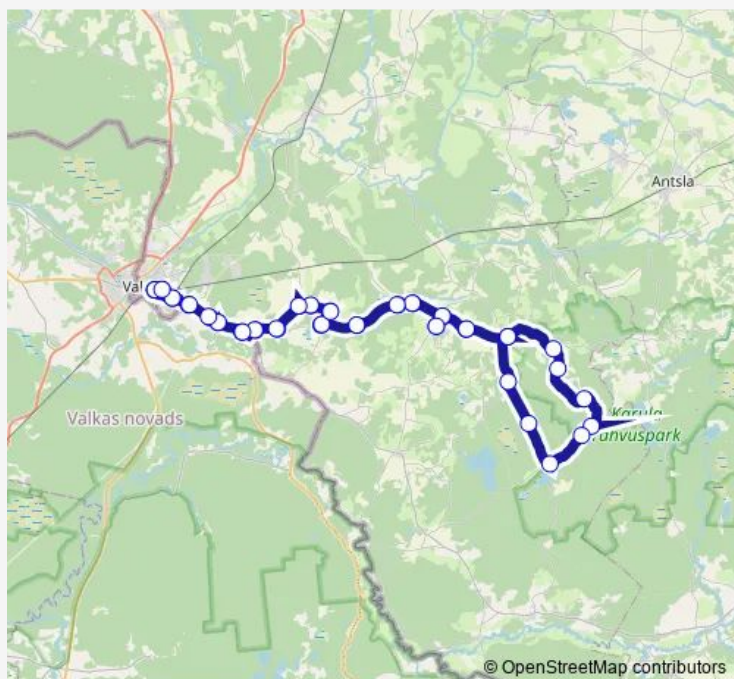

Rebasemõisa

Route schedule

Valga bussijaam — Valga bussijaam

Monday	15:35
Tuesday	15:35
Wednesday	15:35
Thursday	15:35
Friday	15:35
Saturday	15:35
Sunday	—

Route info

Direction: Valga bussijaam

Stops: 48

Trip Duration: 1 hour 35 min