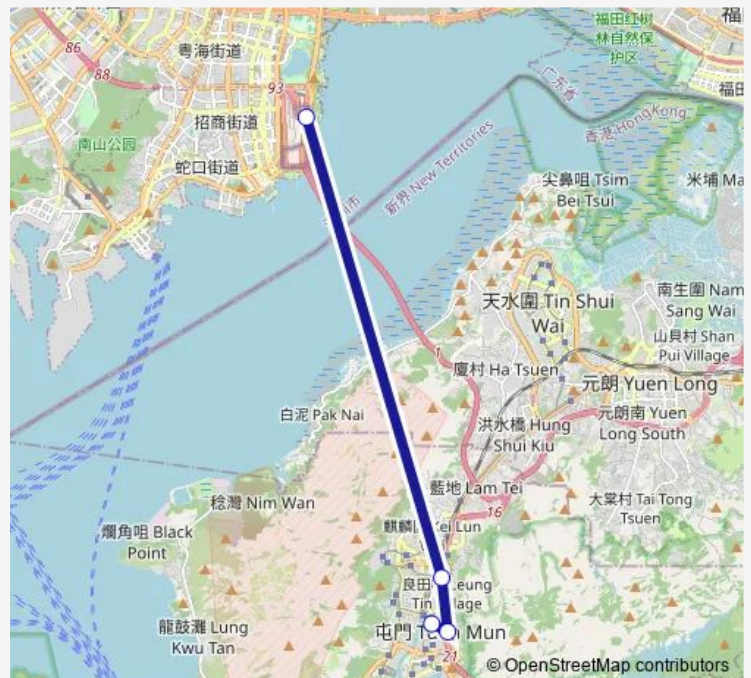

4 stops

[Open route schedule](#)

[Ctb] Shenzhen BAY Port|[Nlb] Shenzhen BAY Port

[Ctb] Hung Kiu, Tuen MUN Road|[Kmb] Hung Kiu|[Lrtfeeder] Hung Kiu|[Lwb] Hung Kiu

[Ctb] Tuen MUN Government Secondary School, Tuen Hing Road|[Kmb] Tuen MUN Government Secondary School|[Lrtfeeder] Tuen MUN Government Secondary School|[Lwb] Tuen MUN Government Secondary School

[Ctb] Tuen MUN Town Centre, Tuen MUN Heung SZE WUI Road|[Kmb] Tuen MUN Park|[Lrtfeeder] LR Town Centre Stop|[Lwb] Tuen MUN Park

Route schedule

[Ctb] Shenzhen BAY Port|[Nlb] Shenzhen BAY Port — [Ctb] Tuen MUN Town Centre, Tuen MUN Heung SZE WUI Road|[Kmb] Tuen MUN Park|[Lrtfeeder] LR Town Centre Stop|[Lwb] Tuen MUN Park

Monday	06:45-21:30
Tuesday	06:45-21:30
Wednesday	06:45-21:30
Thursday	06:45-21:30
Friday	06:45-21:30
Saturday	06:45-21:00
Sunday	06:45-21:40

Route info

Direction: [Ctb] Shenzhen BAY Port|[Nlb] Shenzhen BAY Port

Stops: 4

Trip Duration: 0 hour 19 min

Direction

[Ctb] Tuen MUN Town Centre, Tuen MUN Heung SZE WUI Road[[Kmb] Tuen MUN Park[[Lrtfeeder] LR Town Centre Stop[[Lwb] Tuen MUN Park — [Ctb] Shenzhen BAY Port[[Nlb] Shenzhen BAY Port