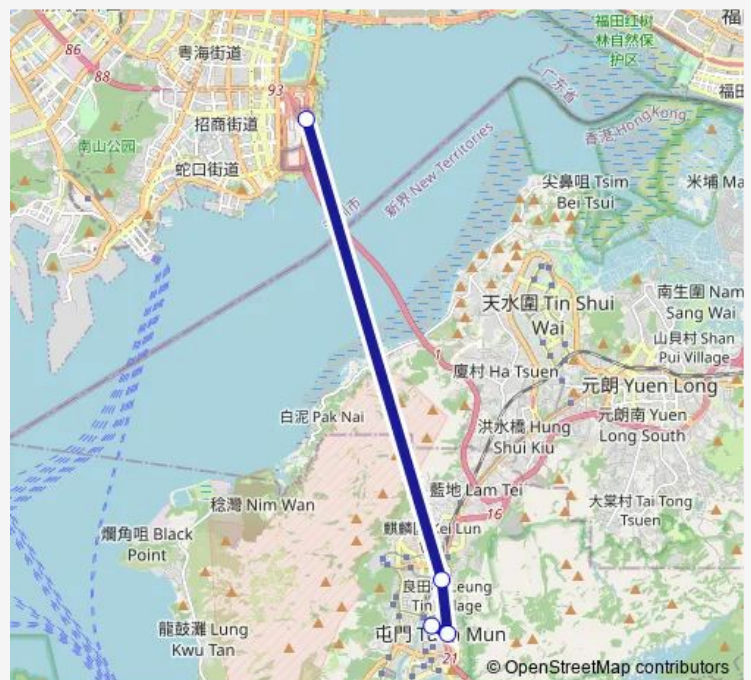

4 stops

[Open route schedule](#)

[Ctb] Shenzhen BAY Port|[Nlb] Shenzhen BAY Port

[Ctb] Hung Kiu, Tuen MUN Road|[Kmb] Hung Kiu|[Lrtfeeder] Hung Kiu|[Lwb] Hung Kiu

[Ctb] Tuen MUN Government Secondary School, Tuen Hing Road|[Kmb] Tuen MUN Government Secondary School|[Lrtfeeder] Tuen MUN Government Secondary School|[Lwb] Tuen MUN Government Secondary School

[Ctb] Tuen MUN Town Centre, Tuen MUN Heung SZE WUI Road|[Kmb] Tuen MUN Park|[Lrtfeeder] LR Town Centre Stop|[Lwb] Tuen MUN Park

Route schedule

[Ctb] Shenzhen BAY Port|[Nlb] Shenzhen BAY Port — [Ctb] Tuen MUN Town Centre, Tuen MUN Heung SZE WUI Road|[Kmb] Tuen MUN Park|[Lrtfeeder] LR Town Centre Stop|[Lwb] Tuen MUN Park

Monday	06:45-21:30
Tuesday	06:45-21:30
Wednesday	06:45-21:30
Thursday	06:45-21:30
Friday	06:45-21:30
Saturday	06:45-21:00
Sunday	06:45-21:40

Route info

Direction: [Ctb] Shenzhen BAY Port|[Nlb] Shenzhen BAY Port

Stops: 4

Trip Duration: 0 hour 19 min

Direction

[Ctb] Tuen MUN Town Centre, Tuen MUN Heung SZE WUI Road[[Kmb] Tuen MUN Park][Lrtfeeder] LR Town Centre Stop[[Lwb] Tuen MUN Park — [Ctb] Shenzhen BAY Port[[Nlb] Shenzhen BAY Port