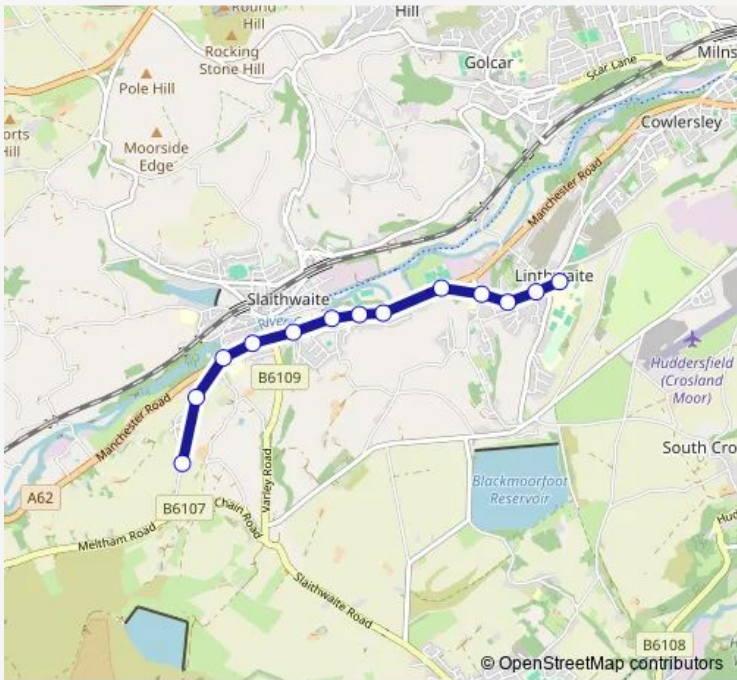

Bus ST11 Lingards Road - Colne Valley High School

[Go to website](#)

Direction
 Lingards Rd Dowry Farm — Colne Valley High School
 13 stops
[Open route schedule](#)

- Lingards Rd Dowry Farm
- Lingards Rd Springfield Ave
- Lingards Road
- Nields Road
- Commercial Street
- Linfit Fold
- Spring Grove
- Spa Lane
- Lees Mill Lane
- Chapel Hill
- Causeway Crescent
- Royd House Lane
- Colne Valley High School

Route schedule
 Lingards Rd Dowry Farm — Colne Valley High School

Monday	08:10
Tuesday	08:10
Wednesday	08:10
Thursday	08:10
Friday	08:10
Saturday	—
Sunday	—

Route info
 Direction: Lingards Rd Dowry Farm
 Stops: 13
 Trip Duration: 0 hour 15 min

■ ST11 — Lingards Road - Colne Valley High School **BusMaps**

Direction

Colne Valley High School — Lingards Rd Dowry Farm

14 stops

[Open route schedule](#)

Colne Valley High School

Royd House Lane

Causeway Crescent

Thursday 15:20

Friday 15:20

Saturday —

Sunday —

Route info

Direction: Colne Valley High School

Stops: 14

Trip Duration: 0 hour 15 min