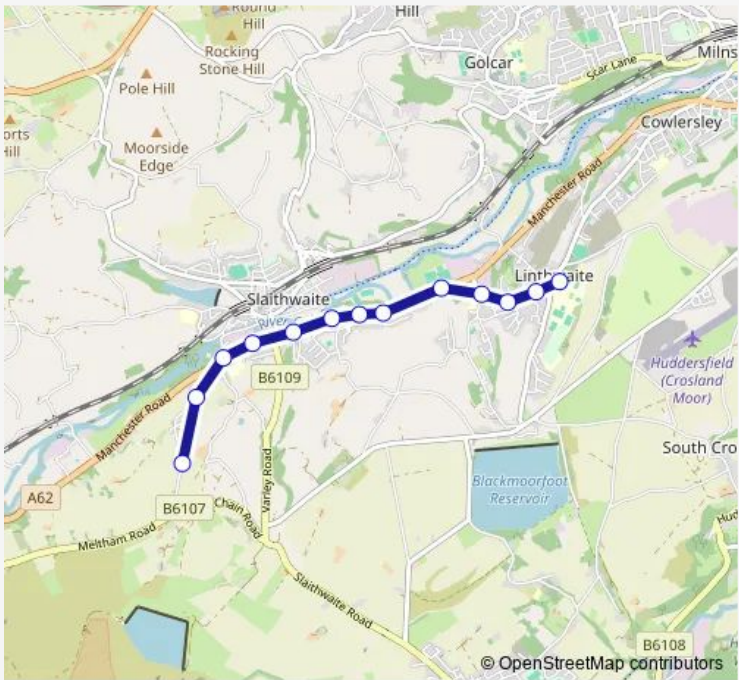

Bus ST11 Lingards Road - Colne Valley High School

[Go to website](#)

Direction
 Lingards Rd Dowry Farm — Colne Valley High School
 13 stops
[Open route schedule](#)

- Lingards Rd Dowry Farm
- Lingards Rd Springfield Ave
- Lingards Road
- Nields Road
- Commercial Street
- Linfit Fold
- Spring Grove
- Spa Lane
- Lees Mill Lane
- Chapel Hill
- Causeway Crescent
- Royd House Lane
- Colne Valley High School

Route schedule
 Lingards Rd Dowry Farm — Colne Valley High School

Monday	08:10
Tuesday	08:10
Wednesday	08:10
Thursday	08:10
Friday	08:10
Saturday	—
Sunday	—

Route info
 Direction: Lingards Rd Dowry Farm
 Stops: 13
 Trip Duration: 0 hour 15 min

■ ST11 — Lingards Road - Colne Valley High School **BusMaps**

Direction

Colne Valley High School — Lingards Rd Dowry Farm

14 stops

[Open route schedule](#)

Colne Valley High School

Royd House Lane

Causeway Crescent

Thursday 15:20

Friday 15:20

Saturday —

Sunday —

Route info

Direction: Colne Valley High School

Stops: 14

Trip Duration: 0 hour 15 min