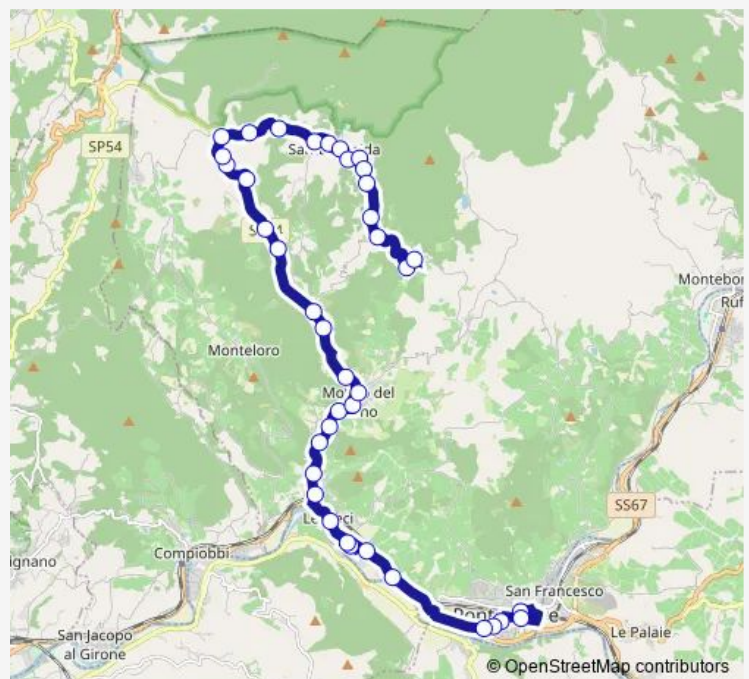

Bus 331_1 Pontassieve - Molin Del Piano - S. Brigida - Fornello

[Go to website](#)

Direction

Le Sieci Piazza Albizi * — Scuole San Francesco

10 stops

[Open route schedule](#)

Le Sieci Piazza Albizi *

Le Sieci 2

Le Sieci 3

Le Sieci 6

San Francesco Consorzio_V

Madonnina_V

San Francesco Via Resistenza_A

San Francesco Via Costituzione_A

San Francesco 8 Marzo

Scuole San Francesco

Route schedule

Le Sieci Piazza Albizi * — Scuole San Francesco

Monday 07:45

Tuesday 07:45

Wednesday 07:45

Thursday 07:45

Friday 07:45

Saturday 07:45

Sunday —

Route info

Direction: Le Sieci Piazza Albizi *

Stops: 10

Trip Duration: 0 hour 10 min

331_1 — Pontassieve - Molin Del Piano - S. Brigida - Fornello

BusMaps