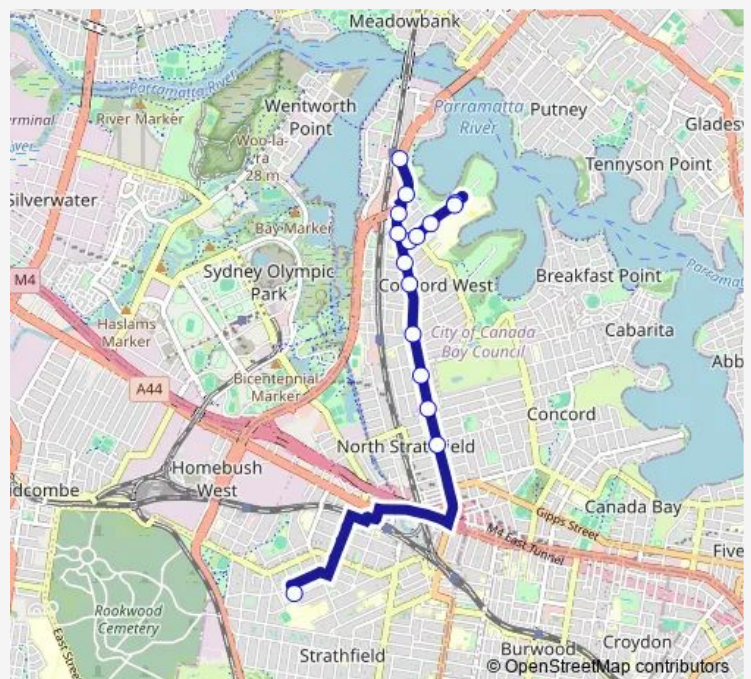

School Bus 584s St Patricks Strathfield to Rhodes Station

[Go to website](#)

Direction

St Patrick's College, Francis St, Stand B — Rhodes Station, Concord Rd, Stand A

16 stops

[Open route schedule](#)

- St Patrick's College, Francis St, Stand B
- Concord Rd Opp Concord Fire Station
- Concord Rd Opp Strathfield North Public School
- Concord Rd After Hillier St
- Concord Rd Before Victoria Av
- Concord Rd At Coonong Rd
- Concord Rd At Wallaroy St
- Hospital Rd Opp Nullawarra Av
- Hospital Rd Opp Concord Hospital Gate 3
- Concord Hospital Gate 3, Hospital Rd
- Concord Hospital Gate 1, Hospital Rd, Stand B
- Hospital Rd At Nullawarra Av
- Concord Rd Opp Merville St
- Concord Rd At Phoenix Av
- Rhodes Corporate Park, Concord Rd
- Rhodes Station, Concord Rd, Stand A

Route schedule

St Patrick's College, Francis St, Stand B — Rhodes Station, Concord Rd, Stand A

Monday	15:40
Tuesday	15:40
Wednesday	15:40
Thursday	15:40
Friday	15:40
Saturday	—
Sunday	—

Route info

Direction: St Patrick's College, Francis St, Stand B

Stops: 16

Trip Duration: 0 hour 31 min

584s — St Patricks Strathfield to Rhodes Station

584s School Bus time schedules and route maps are available in an offline PDF at busmaps.com. Use the busmaps.com website to see live bus times, train schedule or subway schedule, and step-by-step directions for all public transit in Sydney