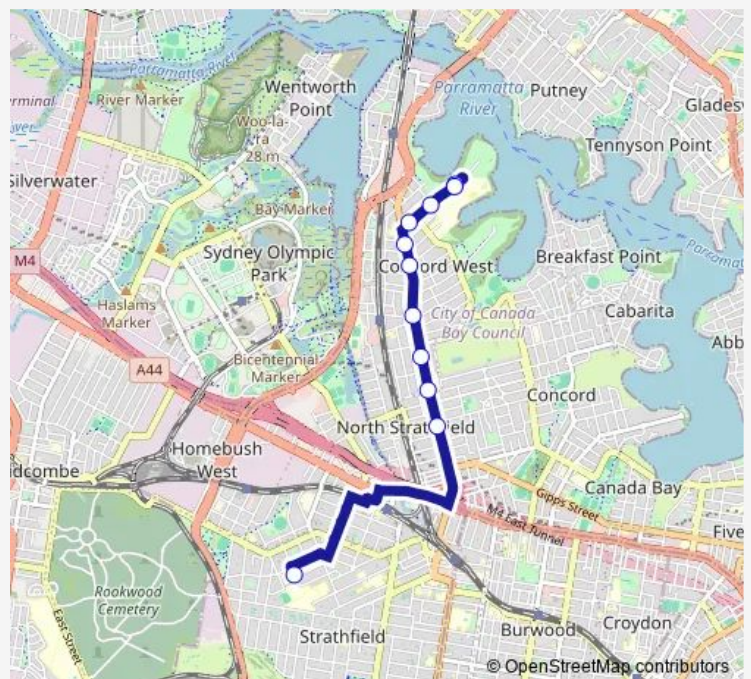

Concord Rd At Wallaroy St

Hospital Rd Opp Nullawarra Av

Hospital Rd Opp Concord Hospital Gate 3

Concord Hospital Gate 3, Hospital Rd

Concord Hospital Gate 1, Hospital Rd, Stand B

Route schedule

St Patrick's College, Francis St, Stand B — Concord Hospital Gate 1, Hospital Rd, Stand B

Monday	15:40
Tuesday	15:40
Wednesday	15:40
Thursday	15:40
Friday	—
Saturday	—
Sunday	—

Route info

Direction: St Patrick's College, Francis St, Stand B

Stops: 11

Trip Duration: 0 hour 26 min

584s — St Patricks Strathfield to Rhodes Station