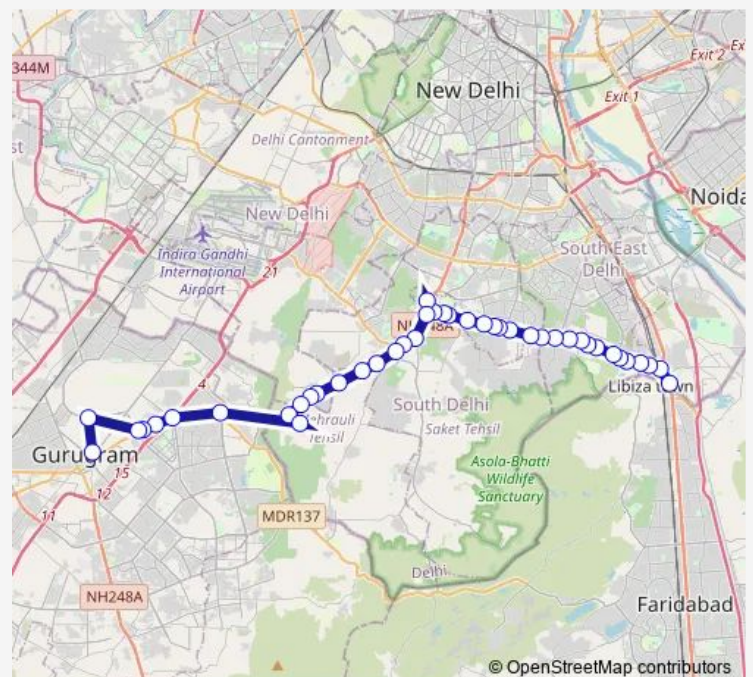

### Direction

Badarpur Border — Gurugram Isbt

42 stops

[Open route schedule](#)

Badarpur Border

Badarpur M B Road / Rajiv Gandhi Stadium

Prehlad Pur

Surajkund Crossing

### Route schedule

Badarpur Border — Gurugram Isbt

Monday 07:10-19:35

Tuesday 07:10-19:35

Wednesday 07:10-19:35

Thursday 07:10-19:35

Friday 07:10-19:35

Saturday 07:10-19:35

### Route info

Direction: Badarpur Border

Stops: 42

Trip Duration: 2 hour 11 min

Badarpurborder-Gurgaonup

Dhaura Peer / Lado Sarai

Lado Sarai Crossing

Ahinsa Sthal