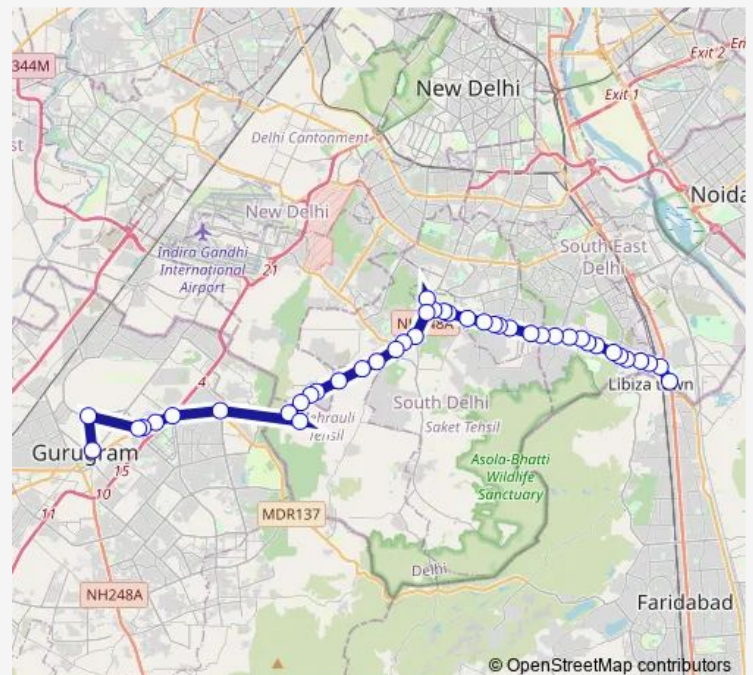

### Direction

Badarpur Border — Gurugram ISBT

42 stops

[Open route schedule](#)

Badarpur Border

Badarpur M B Road / Rajiv Gandhi Stadium

Prehlab Pur

Surajkund Crossing

### Route schedule

Badarpur Border — Gurugram ISBT

Monday 07:10-19:35

Tuesday 07:10-19:35

Wednesday 07:10-19:35

Thursday 07:10-19:35

Friday 07:10-19:35

Saturday 07:10-19:35

### Route info

Direction: Badarpur Border

Stops: 42

Trip Duration: 2 hour 11 min

Badarpurborder-Gurgaonup

BusMaps

Dhaura Peer / Lado Sarai

Lado Sarai Crossing